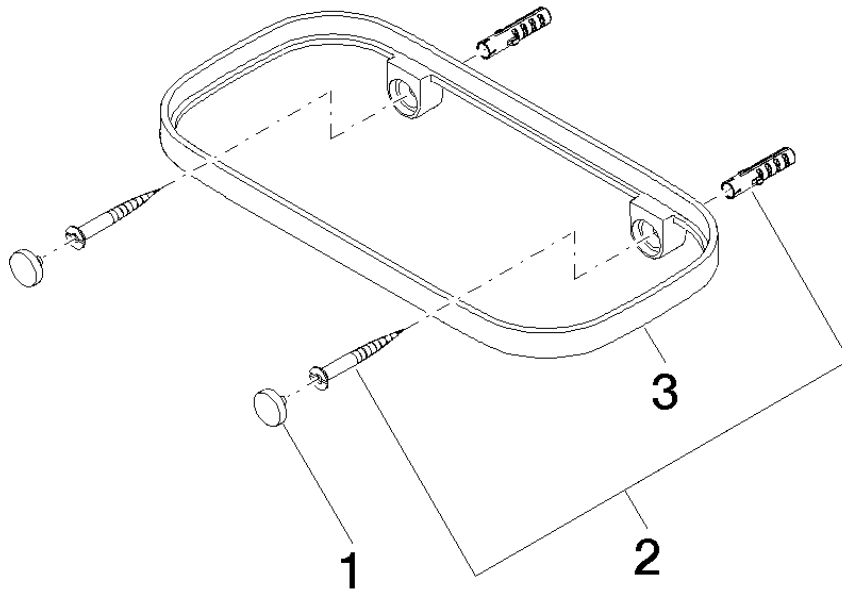

Shelf wall model - Light Gold

IMO

83 481 970

- width 200mm
- height 26 mm
- 100mm projection
- without grid element

Fits: IMO, TARA, LISSÉ, META

	Light Gold	83 481 970-26
	Chrome	83 481 970-00
	Brushed Platinum	83 481 970-06
	Platinum	83 481 970-08
	Dark Chrome	83 481 970-19
	Brushed Light Gold	83 481 970-27
	Brushed Durabrass (23kt Gold)	83 481 970-28
	Matte Black	83 481 970-33
	Brushed Bronze	83 481 970-42
	Brushed Champagne (22kt Gold)	83 481 970-46
	Champagne (22kt Gold)	83 481 970-47
	Brushed Chrome	83 481 970-93
	Brushed Dark Platinum	83 481 970-99

83 481 970

mm [inches]

83 481 970

Parts for other finishes can be found here: [Chrome](#)

### Spare parts list

No.	Item Number	Name	Quantity used	Delivery time
1	90 30 30 520 00-26	set	1	30
2	05 30 31 002 00 90	fixing set	1	2
3	08 17 97 577-26	holder	1	60