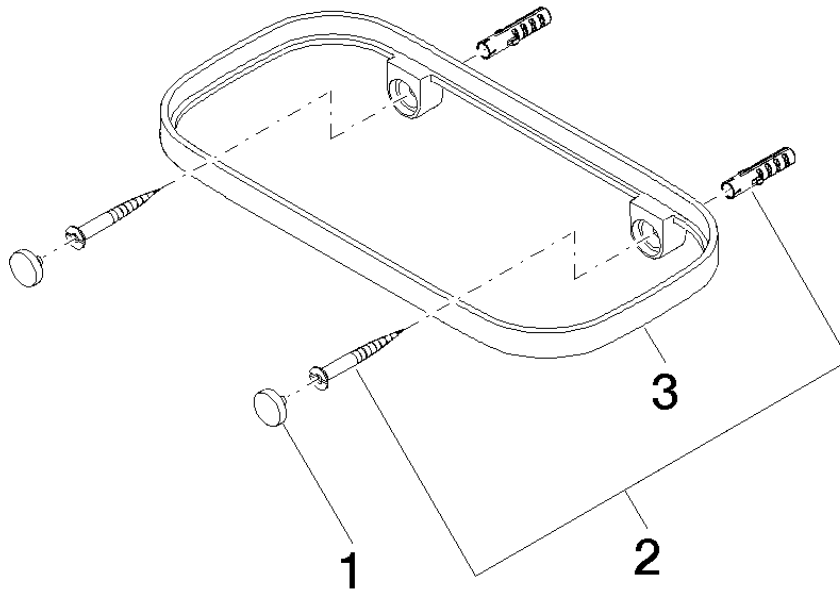

Shelf wall model - Brushed Durabronze (23kt Gold)

IMO

83 481 970

- width 200mm
- height 26 mm
- 100mm projection
- without grid element

Fits: IMO, TARA, LISSÉ, META

| | | |
|---|--------------------------------|---------------|
|  | Brushed Durabronze (23kt Gold) | 83 481 970-28 |
|  | Chrome | 83 481 970-00 |
|  | Brushed Platinum | 83 481 970-06 |
|  | Platinum | 83 481 970-08 |
|  | Dark Chrome | 83 481 970-19 |
|  | Light Gold | 83 481 970-26 |
|  | Brushed Light Gold | 83 481 970-27 |
|  | Matte Black | 83 481 970-33 |
|  | Brushed Bronze | 83 481 970-42 |
|  | Brushed Champagne (22kt Gold) | 83 481 970-46 |
|  | Champagne (22kt Gold) | 83 481 970-47 |
|  | Brushed Chrome | 83 481 970-93 |
|  | Brushed Dark Platinum | 83 481 970-99 |

83 481 970

mm [inches]

83 481 970

Parts for other finishes can be found here: [Chrome](#)

Spare parts list

| No. | Item Number | Name | Quantity used | Delivery time |
|-----|--------------------|------------|---------------|---------------|
| 1 | 90 30 30 520 00-28 | set | 1 | 20 |
| 2 | 05 30 31 002 00 90 | fixing set | 1 | 2 |
| 3 | 08 17 97 577-28 | holder | 1 | 20 |