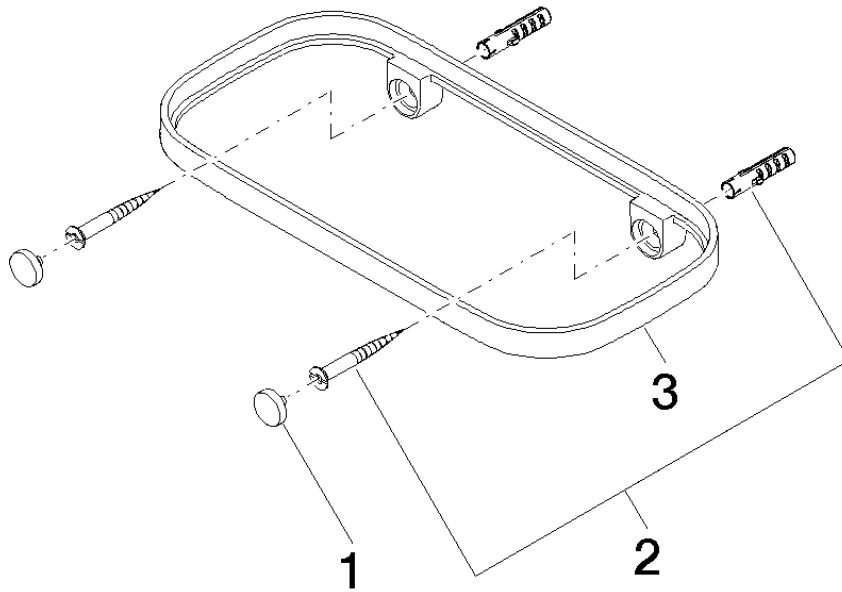

Shelf wall model - Brushed Bronze

IMO

83 481 970

- width 200mm
- height 26 mm
- 100mm projection
- without grid element

Fits: IMO, TARA, LISSÉ, META

	Brushed Bronze	83 481 970-42
	Chrome	83 481 970-00
	Brushed Platinum	83 481 970-06
	Platinum	83 481 970-08
	Dark Chrome	83 481 970-19
	Light Gold	83 481 970-26
	Brushed Light Gold	83 481 970-27
	Brushed Durabronze (23kt Gold)	83 481 970-28
	Matte Black	83 481 970-33
	Brushed Champagne (22kt Gold)	83 481 970-46
	Champagne (22kt Gold)	83 481 970-47
	Brushed Chrome	83 481 970-93
	Brushed Dark Platinum	83 481 970-99

83 481 970

mm [inches]

83 481 970

Parts for other finishes can be found here: [Chrome](#)

Spare parts list

No.	Item Number	Name	Quantity used	Delivery time
1	90 30 30 520 00-42	set	1	30
2	05 30 31 002 00 90	fixing set	1	2
3	08 17 97 577-42	holder	1	60