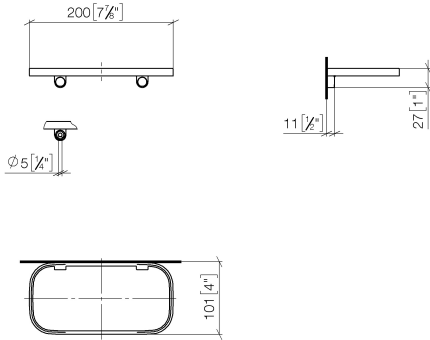

Shelf wall model - Brushed Bronze

IMO

83 481 970

- width 200mm
- height 26 mm
- 100mm projection
- without grid element

Fits: IMO, TARA, LISSÉ, META

	Brushed Bronze	83 481 970-42
	Chrome	83 481 970-00
	Brushed Platinum	83 481 970-06
	Platinum	83 481 970-08
	Dark Chrome	83 481 970-19
	Light Gold	83 481 970-26
	Brushed Light Gold	83 481 970-27
	Brushed Durabronze (23kt Gold)	83 481 970-28
	Matte Black	83 481 970-33
	Brushed Champagne (22kt Gold)	83 481 970-46
	Champagne (22kt Gold)	83 481 970-47
	Brushed Chrome	83 481 970-93
	Brushed Dark Platinum	83 481 970-99

83 481 970

mm [inches]

83 481 970

Parts for other finishes can be found here: [Chrome](#)

Spare parts list

No.	Item Number	Name	Quantity used	Delivery time
1	90 30 30 520 00-42	set	1	30
2	05 30 31 002 00 90	fixing set	1	2
3	08 17 97 577-42	holder	1	60