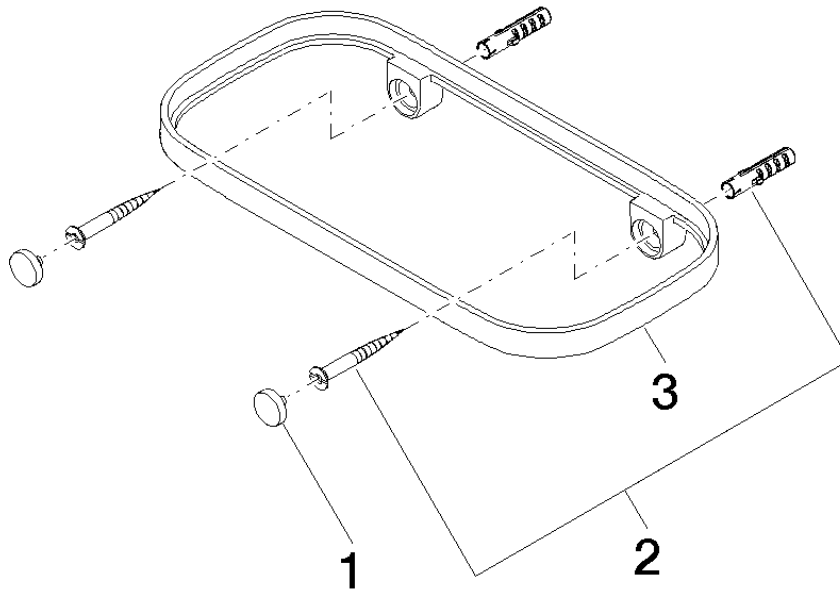

Required miscellaneous

Grid element - Taupe 82 481 970-53
 •plastic grid elements

83 481 970

mm [inches]

83 481 970

Parts for other finishes can be found here: [Chrome](#)

Spare parts list

No.	Item Number	Name	Quantity used	Delivery time
1	90 30 30 520 00-47	set	1	30
2	05 30 31 002 00 90	fixing set	1	2
3	08 17 97 577-47	holder	1	30