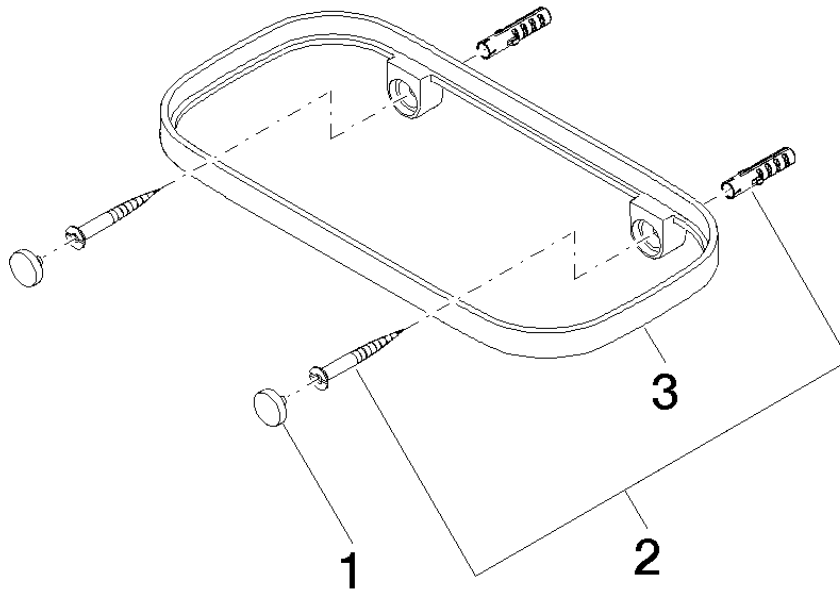

83 481 970

- width 200mm
- height 26 mm
- 100mm projection
- without grid element

Fits: IMO, TARA, LISSÉ, META

	Brushed Chrome	83 481 970-93
	Chrome	83 481 970-00
	Brushed Platinum	83 481 970-06
	Platinum	83 481 970-08
	Dark Chrome	83 481 970-19
	Light Gold	83 481 970-26
	Brushed Light Gold	83 481 970-27
	Brushed Durabronze (23kt Gold)	83 481 970-28
	Matte Black	83 481 970-33
	Brushed Bronze	83 481 970-42
	Brushed Champagne (22kt Gold)	83 481 970-46
	Champagne (22kt Gold)	83 481 970-47
	Brushed Dark Platinum	83 481 970-99

83 481 970

mm [inches]

83 481 970

Parts for other finishes can be found here: [Chrome](#)

Spare parts list

No.	Item Number	Name	Quantity used	Delivery time
1	90 30 30 520 00-93	set	1	20
2	05 30 31 002 00 90	fixing set	1	2
3	08 17 97 577-93	holder	1	20