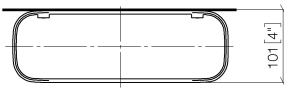

83 482 970

- width 300mm
- height 26 mm
- 100mm projection
- without grid element

Fits: TARA, LISSÉ, META

	Chrome	83 482 970-00
	Brushed Platinum	83 482 970-06
	Platinum	83 482 970-08
	Dark Chrome	83 482 970-19
	Light Gold	83 482 970-26
	Brushed Light Gold	83 482 970-27
	Brushed Durabronze (23kt Gold)	83 482 970-28
	Matte Black	83 482 970-33
	Brushed Bronze	83 482 970-42
	Brushed Champagne (22kt Gold)	83 482 970-46
	Champagne (22kt Gold)	83 482 970-47
	Brushed Chrome	83 482 970-93
	Brushed Dark Platinum	83 482 970-99

**Grid element - Light Grey** 82 482 970-52  
 •plastic grid elements

Required miscellaneous

**Grid element - Taupe** 82 482 970-53  
 •plastic grid elements

83 482 970

mm [inches]

83 482 970

Parts for other finishes can be found here: Brushed Platinum