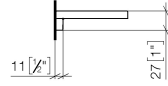

**Grid element - Light Grey** 82 482 970-52  
 •plastic grid elements

Required miscellaneous

**Grid element - Taupe** 82 482 970-53  
 •plastic grid elements

83 482 970

mm [inches]

83 482 970

Parts for other finishes can be found here: Brushed Platinum