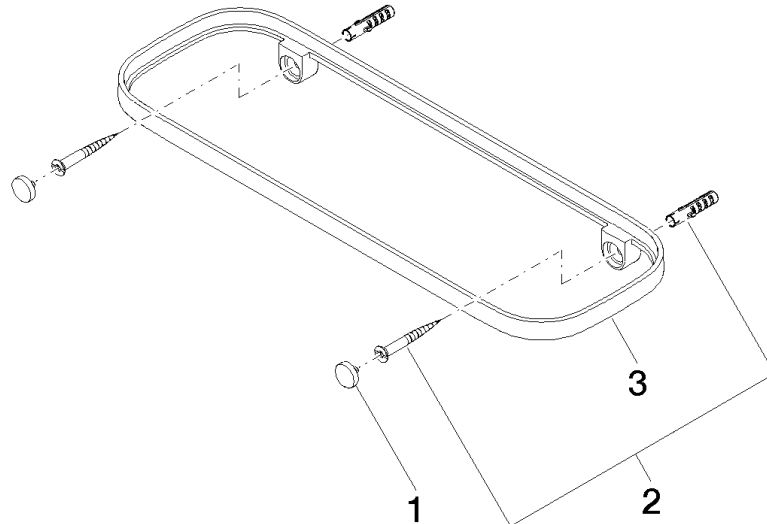

83 482 970

- width 300mm
- height 26 mm
- 100mm projection
- without grid element

Fits: TARA, LISSÉ, META

	Chrome	83 482 970-00
	Brushed Platinum	83 482 970-06
	Platinum	83 482 970-08
	Dark Chrome	83 482 970-19
	Light Gold	83 482 970-26
	Brushed Light Gold	83 482 970-27
	Brushed Durabronze (23kt Gold)	83 482 970-28
	Matte Black	83 482 970-33
	Brushed Bronze	83 482 970-42
	Brushed Champagne (22kt Gold)	83 482 970-46
	Champagne (22kt Gold)	83 482 970-47
	Brushed Chrome	83 482 970-93
	Brushed Dark Platinum	83 482 970-99

**Grid element - Light Grey** 82 482 970-52  
 •plastic grid elements

Required miscellaneous

**Grid element - Taupe** 82 482 970-53  
 •plastic grid elements

83 482 970

mm [inches]

83 482 970

Parts for other finishes can be found here: Brushed Platinum

### Spare parts list

No.	Item Number	Name	Quantity used	Delivery time
1	90 30 30 520 00-00	set	1	10
2	05 30 31 002 00 90	fixing set	1	2
3	08 17 97 578-00	holder	1	60