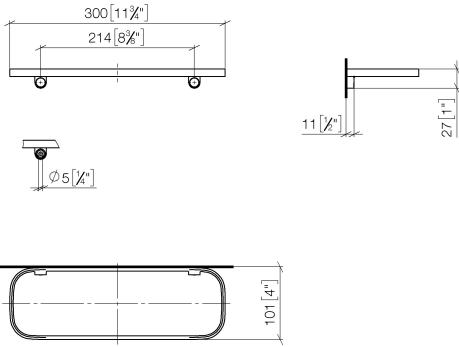

83 482 970

- width 300mm
- height 26 mm
- 100mm projection
- without grid element

Fits: TARA, LISSÉ, META

	Brushed Platinum	83 482 970-06
	Chrome	83 482 970-00
	Platinum	83 482 970-08
	Dark Chrome	83 482 970-19
	Light Gold	83 482 970-26
	Brushed Light Gold	83 482 970-27
	Brushed Durabronze (23kt Gold)	83 482 970-28
	Matte Black	83 482 970-33
	Brushed Bronze	83 482 970-42
	Brushed Champagne (22kt Gold)	83 482 970-46
	Champagne (22kt Gold)	83 482 970-47
	Brushed Chrome	83 482 970-93
	Brushed Dark Platinum	83 482 970-99

Required miscellaneous

Grid element - Taupe 82 482 970-53
 •plastic grid elements

83 482 970

mm [inches]

83 482 970

Parts for other finishes can be found here: [Chrome](#)

Spare parts list

No.	Item Number	Name	Quantity used	Delivery time
1	90 30 30 520 00-06	set	1	10
2	05 30 31 002 00 90	fixing set	1	2
3	08 17 97 578-06	holder	1	10