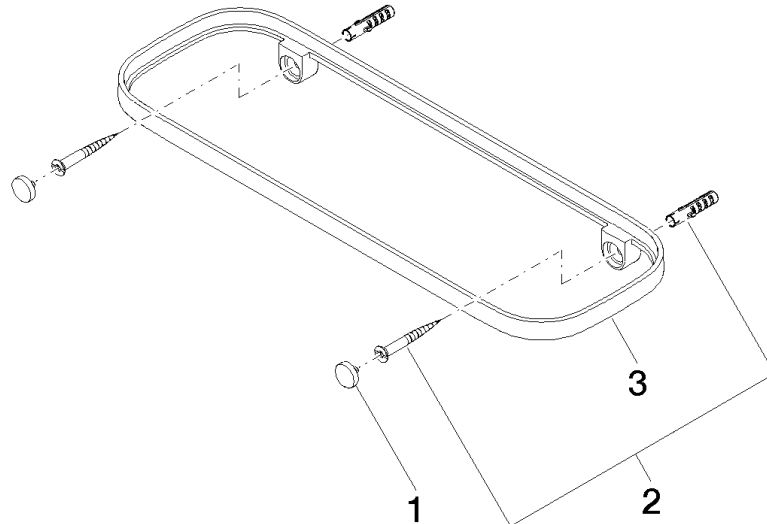

83 482 970

- width 300mm
- height 26 mm
- 100mm projection
- without grid element

Fits: TARA, LISSÉ, META

	Brushed Platinum	83 482 970-06
	Chrome	83 482 970-00
	Platinum	83 482 970-08
	Dark Chrome	83 482 970-19
	Light Gold	83 482 970-26
	Brushed Light Gold	83 482 970-27
	Brushed Durabronze (23kt Gold)	83 482 970-28
	Matte Black	83 482 970-33
	Brushed Bronze	83 482 970-42
	Brushed Champagne (22kt Gold)	83 482 970-46
	Champagne (22kt Gold)	83 482 970-47
	Brushed Chrome	83 482 970-93
	Brushed Dark Platinum	83 482 970-99

Required miscellaneous

Grid element - Taupe 82 482 970-53
 •plastic grid elements

83 482 970

mm [inches]

83 482 970

Parts for other finishes can be found here: [Chrome](#)

Spare parts list

No.	Item Number	Name	Quantity used	Delivery time
1	90 30 30 520 00-06	set	1	10
2	05 30 31 002 00 90	fixing set	1	2
3	08 17 97 578-06	holder	1	10