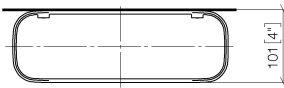

Shelf wall model - Platinum

TARA

83 482 970

- width 300mm
- height 26 mm
- 100mm projection
- without grid element

Fits: TARA, LISSÉ, META

	Platinum	83 482 970-08
	Chrome	83 482 970-00
	Brushed Platinum	83 482 970-06
	Dark Chrome	83 482 970-19
	Light Gold	83 482 970-26
	Brushed Light Gold	83 482 970-27
	Brushed Durabronze (23kt Gold)	83 482 970-28
	Matte Black	83 482 970-33
	Brushed Bronze	83 482 970-42
	Brushed Champagne (22kt Gold)	83 482 970-46
	Champagne (22kt Gold)	83 482 970-47
	Brushed Chrome	83 482 970-93
	Brushed Dark Platinum	83 482 970-99

Required miscellaneous

Grid element - Matte Black 82 482 970-33
 •plastic grid elements

Required miscellaneous

Grid element - Creamy White 82 482 970-51
 •plastic grid elements

Required miscellaneous

Grid element - Light Grey 82 482 970-52
 •plastic grid elements

Required miscellaneous

Grid element - Taupe 82 482 970-53
 •plastic grid elements

83 482 970

mm [inches]

83 482 970

Parts for other finishes can be found here: [Chrome](#)

Spare parts list

No.	Item Number	Name	Quantity used	Delivery time
1	90 30 30 520 00-08	set	1	40
2	05 30 31 002 00 90	fixing set	1	2
3	08 17 97 578-08	holder	1	40