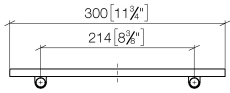

Required miscellaneous

Grid element - Taupe 82 482 970-53
 •plastic grid elements

83 482 970

mm [inches]

83 482 970

Parts for other finishes can be found here: [Chrome](#)

Spare parts list

No.	Item Number	Name	Quantity used	Delivery time
1	90 30 30 520 00-08	set	1	40
2	05 30 31 002 00 90	fixing set	1	2
3	08 17 97 578-08	holder	1	40