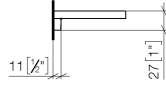

Required miscellaneous

Grid element - Taupe 82 482 970-53
 •plastic grid elements

83 482 970

mm [inches]

83 482 970

Parts for other finishes can be found here: [Chrome](#)

Spare parts list

No.	Item Number	Name	Quantity used	Delivery time
1	90 30 30 520 00-08	set	1	40
2	05 30 31 002 00 90	fixing set	1	2
3	08 17 97 578-08	holder	1	40