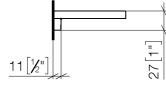

**Grid element - Light Grey** 82 482 970-52  
•plastic grid elements

Required miscellaneous

**Grid element - Taupe** 82 482 970-53  
•plastic grid elements

83 482 970

mm [inches]

83 482 970

Parts for other  
finishes can be found  
here: [Chrome](#)