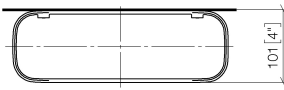

83 482 970

- width 300mm
- height 26 mm
- 100mm projection
- without grid element

Fits: TARA, LISSÉ, META

	Dark Chrome	83 482 970-19
	Chrome	83 482 970-00
	Brushed Platinum	83 482 970-06
	Platinum	83 482 970-08
	Light Gold	83 482 970-26
	Brushed Light Gold	83 482 970-27
	Brushed Durabronze (23kt Gold)	83 482 970-28
	Matte Black	83 482 970-33
	Brushed Bronze	83 482 970-42
	Brushed Champagne (22kt Gold)	83 482 970-46
	Champagne (22kt Gold)	83 482 970-47
	Brushed Chrome	83 482 970-93
	Brushed Dark Platinum	83 482 970-99

**Grid element - Light Grey** 82 482 970-52  
•plastic grid elements

Required miscellaneous

**Grid element - Taupe** 82 482 970-53  
•plastic grid elements

83 482 970

mm [inches]

83 482 970

Parts for other  
finishes can be found  
here: [Chrome](#)