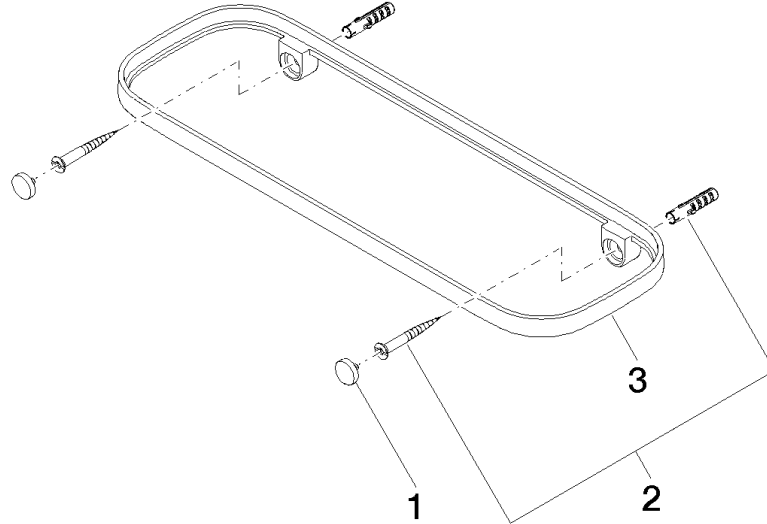

83 482 970

- width 300mm
- height 26 mm
- 100mm projection
- without grid element

Fits: TARA, LISSÉ, META

	Matte Black	83 482 970-33
	Chrome	83 482 970-00
	Brushed Platinum	83 482 970-06
	Platinum	83 482 970-08
	Dark Chrome	83 482 970-19
	Light Gold	83 482 970-26
	Brushed Light Gold	83 482 970-27
	Brushed Durabronze (23kt Gold)	83 482 970-28
	Brushed Bronze	83 482 970-42
	Brushed Champagne (22kt Gold)	83 482 970-46
	Champagne (22kt Gold)	83 482 970-47
	Brushed Chrome	83 482 970-93
	Brushed Dark Platinum	83 482 970-99

83 482 970

mm [inches]

83 482 970

Parts for other finishes can be found here: [Chrome](#)

### Spare parts list

No.	Item Number	Name	Quantity used	Delivery time
1	90 30 30 520 00-33	set	1	-
Spare part can no longer be ordered, please order the replacement item				
2	05 30 31 002 00 90	fixing set	1	2
3	08 17 97 578-33	holder	1	30