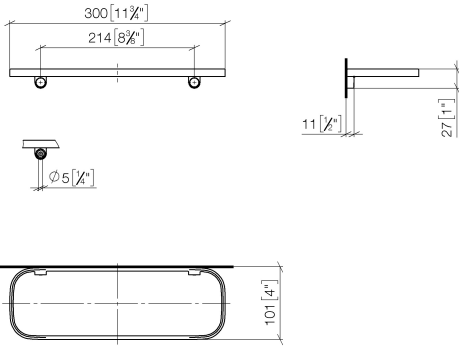

83 482 970

- width 300mm
- height 26 mm
- 100mm projection
- without grid element

Fits: TARA, LISSÉ, META

	Matte Black	83 482 970-33
	Chrome	83 482 970-00
	Brushed Platinum	83 482 970-06
	Platinum	83 482 970-08
	Dark Chrome	83 482 970-19
	Light Gold	83 482 970-26
	Brushed Light Gold	83 482 970-27
	Brushed Durabronze (23kt Gold)	83 482 970-28
	Brushed Bronze	83 482 970-42
	Brushed Champagne (22kt Gold)	83 482 970-46
	Champagne (22kt Gold)	83 482 970-47
	Brushed Chrome	83 482 970-93
	Brushed Dark Platinum	83 482 970-99

83 482 970

mm [inches]

83 482 970

Parts for other finishes can be found here: [Chrome](#)

### Spare parts list

No.	Item Number	Name	Quantity used	Delivery time
1	90 30 30 520 00-33	set	1	-
Spare part can no longer be ordered, please order the replacement item				
2	05 30 31 002 00 90	fixing set	1	2
3	08 17 97 578-33	holder	1	30