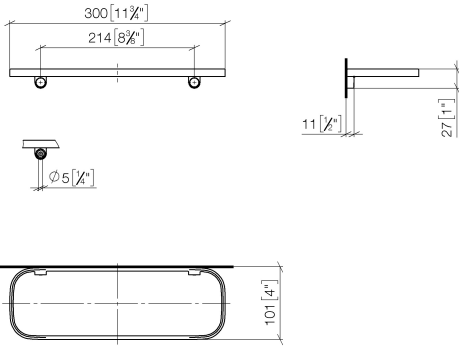

83 482 970

- width 300mm
- height 26 mm
- 100mm projection
- without grid element

Fits: TARA, LISSÉ, META

| | | |
|---|-------------------------------------|---------------|
|  | Brushed Bronze | 83 482 970-42 |
|  | Chrome | 83 482 970-00 |
|  | Brushed Platinum | 83 482 970-06 |
|  | Platinum | 83 482 970-08 |
|  | Dark Chrome | 83 482 970-19 |
|  | Light Gold | 83 482 970-26 |
|  | Brushed Light Gold | 83 482 970-27 |
|  | Brushed Durabronze (23kt Gold) | 83 482 970-28 |
|  | Matte Black | 83 482 970-33 |
|  | Brushed Champagne (22kt Gold) | 83 482 970-46 |
|  | Champagne (22kt Gold) | 83 482 970-47 |
|  | Brushed Chrome | 83 482 970-93 |
|  | Brushed Dark Platinum | 83 482 970-99 |

83 482 970

mm [inches]

83 482 970

Parts for other finishes can be found here: [Chrome](#)

Spare parts list

| No. | Item Number | Name | Quantity used | Delivery time |
|-----|--------------------|------------|---------------|---------------|
| 1 | 90 30 30 520 00-42 | set | 1 | 30 |
| 2 | 05 30 31 002 00 90 | fixing set | 1 | 2 |
| 3 | 08 17 97 578-42 | holder | 1 | 60 |