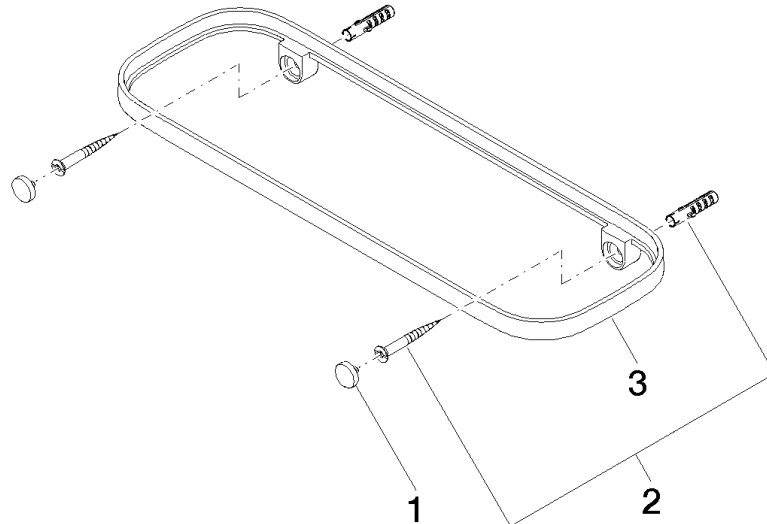

83 482 970

- width 300mm
- height 26 mm
- 100mm projection
- without grid element

Fits: TARA, LISSÉ, META

	Brushed Chrome	83 482 970-93
	Chrome	83 482 970-00
	Brushed Platinum	83 482 970-06
	Platinum	83 482 970-08
	Dark Chrome	83 482 970-19
	Light Gold	83 482 970-26
	Brushed Light Gold	83 482 970-27
	Brushed Durabronze (23kt Gold)	83 482 970-28
	Matte Black	83 482 970-33
	Brushed Bronze	83 482 970-42
	Brushed Champagne (22kt Gold)	83 482 970-46
	Champagne (22kt Gold)	83 482 970-47
	Brushed Dark Platinum	83 482 970-99

83 482 970

mm [inches]

83 482 970

Parts for other  
finishes can be found  
here: [Chrome](#)

### Spare parts list

No.	Item Number	Name	Quantity used	Delivery time
1	90 30 30 520 00-93	set	1	20
2	05 30 31 002 00 90	fixing set	1	2
3	08 17 97 578-93	holder	1	20