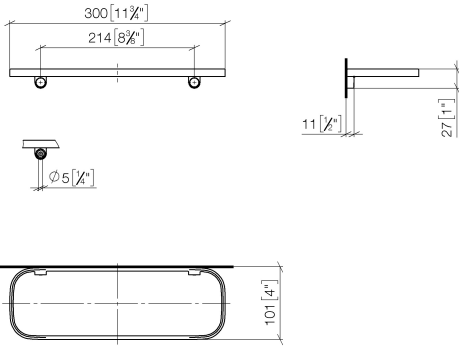

83 482 970

- width 300mm
- height 26 mm
- 100mm projection
- without grid element

Fits: TARA, LISSÉ, META

	Brushed Chrome	83 482 970-93
	Chrome	83 482 970-00
	Brushed Platinum	83 482 970-06
	Platinum	83 482 970-08
	Dark Chrome	83 482 970-19
	Light Gold	83 482 970-26
	Brushed Light Gold	83 482 970-27
	Brushed Durabronze (23kt Gold)	83 482 970-28
	Matte Black	83 482 970-33
	Brushed Bronze	83 482 970-42
	Brushed Champagne (22kt Gold)	83 482 970-46
	Champagne (22kt Gold)	83 482 970-47
	Brushed Dark Platinum	83 482 970-99

83 482 970

mm [inches]

83 482 970

Parts for other  
finishes can be found  
here: [Chrome](#)

### Spare parts list

No.	Item Number	Name	Quantity used	Delivery time
1	90 30 30 520 00-93	set	1	20
2	05 30 31 002 00 90	fixing set	1	2
3	08 17 97 578-93	holder	1	20