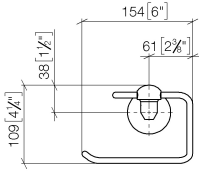

83 500 361

- width 145mm
- height 120 mm
- 95mm projection

	Chrome	83 500 361-00
	Brushed Platinum	83 500 361-06
	Platinum	83 500 361-08
	Durabress (23kt Gold)	83 500 361-09
	Brushed Durabress (23kt Gold)	83 500 361-28
	Brushed Dark Platinum	83 500 361-99

83 500 361

mm [inches]

83 500 361

Parts for other finishes can be found here: Brushed  
Platinum

### Spare parts list

No.	Item Number	Name	Quantity used	Delivery time
1	08 18 70 501-00	bow	1	10
2	08 18 40 505 90	sleeve	2	2
3	04 31 11 140 00 90	pin	2	2
4	05 17 97 507 00 90	fixing set	1	2