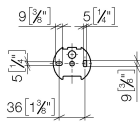

83 500 361

- width 145mm
- height 120 mm
- 95mm projection

	Chrome	83 500 361-00
	Brushed Platinum	83 500 361-06
	Platinum	83 500 361-08
	Durabress (23kt Gold)	83 500 361-09
	Brushed Durabress (23kt Gold)	83 500 361-28
	Brushed Dark Platinum	83 500 361-99

83 500 361

mm [inches]

83 500 361

Parts for other finishes can be found here: Brushed  
Platinum