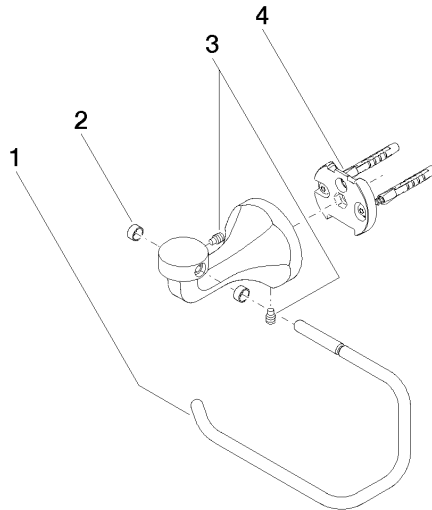

83 500 361

- width 145mm
- height 120 mm
- 95mm projection

	Chrome	83 500 361-00
	Brushed Platinum	83 500 361-06
	Platinum	83 500 361-08
	Durabress (23kt Gold)	83 500 361-09
	Brushed Durabress (23kt Gold)	83 500 361-28
	Brushed Dark Platinum	83 500 361-99

83 500 361

mm [inches]

83 500 361

Parts for other finishes can be found here: Brushed  
Platinum

### Spare parts list

No.	Item Number	Name	Quantity used	Delivery time
1	08 18 70 501-00	bow	1	10
2	08 18 40 505 90	sleeve	2	2
3	04 31 11 140 00 90	pin	2	2
4	05 17 97 507 00 90	fixing set	1	2