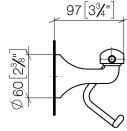

83 500 361

- width 145mm
- height 120 mm
- 95mm projection

	Chrome	83 500 361-00
	Brushed Platinum	83 500 361-06
	Platinum	83 500 361-08
	Durabress (23kt Gold)	83 500 361-09
	Brushed Durabress (23kt Gold)	83 500 361-28
	Brushed Dark Platinum	83 500 361-99

83 500 361

mm [inches]

83 500 361

Parts for other finishes can be found here: Brushed  
Platinum

### Spare parts list

No.	Item Number	Name	Quantity used	Delivery time
1	08 18 70 501-00	bow	1	10
2	08 18 40 505 90	sleeve	2	2
3	04 31 11 140 00 90	pin	2	2
4	05 17 97 507 00 90	fixing set	1	2