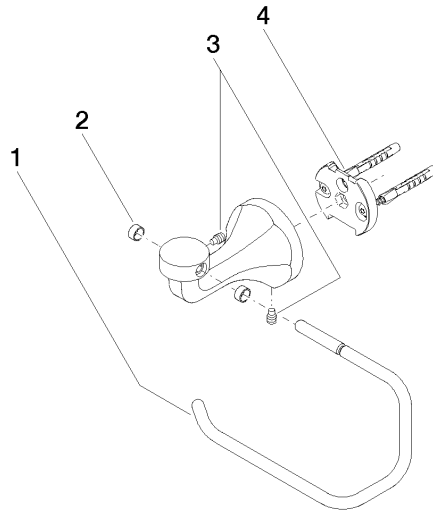

83 500 361

- width 145mm
- height 120 mm
- 95mm projection

	Chrome	83 500 361-00
	Brushed Platinum	83 500 361-06
	Platinum	83 500 361-08
	Durabass (23kt Gold)	83 500 361-09
	Brushed Durabass (23kt Gold)	83 500 361-28
	Brushed Dark Platinum	83 500 361-99

83 500 361

mm [inches]

83 500 361

Parts for other finishes can be found here: Brushed Platinum

Spare parts list

No.	Item Number	Name	Quantity used	Delivery time
1	08 18 70 501-00	bow	1	10
2	08 18 40 505 90	sleeve	2	2
3	04 31 11 140 00 90	pin	2	2
4	05 17 97 507 00 90	fixing set	1	2