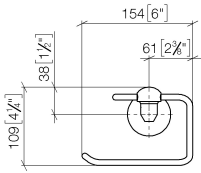

83 500 361

- width 145mm
- height 120 mm
- 95mm projection

	Chrome	83 500 361-00
	Brushed Platinum	83 500 361-06
	Platinum	83 500 361-08
	Durabass (23kt Gold)	83 500 361-09
	Brushed Durabass (23kt Gold)	83 500 361-28
	Brushed Dark Platinum	83 500 361-99

83 500 361

mm [inches]

83 500 361

Parts for other finishes can be found here: Brushed Platinum

Spare parts list

No.	Item Number	Name	Quantity used	Delivery time
1	08 18 70 501-00	bow	1	10
2	08 18 40 505 90	sleeve	2	2
3	04 31 11 140 00 90	pin	2	2
4	05 17 97 507 00 90	fixing set	1	2