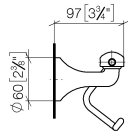

83 500 361

- width 145mm
- height 120 mm
- 95mm projection

	Chrome	83 500 361-00
	Brushed Platinum	83 500 361-06
	Platinum	83 500 361-08
	Durabass (23kt Gold)	83 500 361-09
	Brushed Durabass (23kt Gold)	83 500 361-28
	Brushed Dark Platinum	83 500 361-99

83 500 361

mm [inches]

83 500 361

Parts for other finishes can be found here: Brushed Platinum

Spare parts list

No.	Item Number	Name	Quantity used	Delivery time
1	08 18 70 501-00	bow	1	10
2	08 18 40 505 90	sleeve	2	2
3	04 31 11 140 00 90	pin	2	2
4	05 17 97 507 00 90	fixing set	1	2