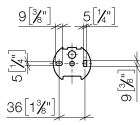

83 500 361

- width 145mm
- height 120 mm
- 95mm projection

	Chrome	83 500 361-00
	Brushed Platinum	83 500 361-06
	Platinum	83 500 361-08
	Durabass (23kt Gold)	83 500 361-09
	Brushed Durabass (23kt Gold)	83 500 361-28
	Brushed Dark Platinum	83 500 361-99

83 500 361

mm [inches]

83 500 361

Parts for other finishes can be found here: Brushed Platinum

Spare parts list

No.	Item Number	Name	Quantity used	Delivery time
1	08 18 70 501-00	bow	1	10
2	08 18 40 505 90	sleeve	2	2
3	04 31 11 140 00 90	pin	2	2
4	05 17 97 507 00 90	fixing set	1	2