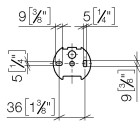

83 500 361

- width 145mm
- height 120 mm
- 95mm projection

	Brushed Platinum	83 500 361-06
	Chrome	83 500 361-00
	Platinum	83 500 361-08
	Durabress (23kt Gold)	83 500 361-09
	Brushed Durabress (23kt Gold)	83 500 361-28
	Brushed Dark Platinum	83 500 361-99

83 500 361

mm [inches]

83 500 361

Parts for other finishes can be found here: [Chrome](#)

Spare parts list

No.	Item Number	Name	Quantity used	Delivery time
1	08 18 70 501-06	bow	1	10
2	08 18 40 505 90	sleeve	2	2
3	04 31 11 140 00 90	pin	2	2
4	05 17 97 507 00 90	fixing set	1	2