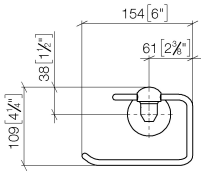

83 500 361

- width 145mm
- height 120 mm
- 95mm projection

	Platinum	83 500 361-08
	Chrome	83 500 361-00
	Brushed Platinum	83 500 361-06
	Durabass (23kt Gold)	83 500 361-09
	Brushed Durabass (23kt Gold)	83 500 361-28
	Brushed Dark Platinum	83 500 361-99

83 500 361

mm [inches]

83 500 361

Parts for other finishes can be found here: [Chrome](#)

Spare parts list

No.	Item Number	Name	Quantity used	Delivery time
1	08 18 70 501-08	bow	1	40
2	08 18 40 505 90	sleeve	2	2
3	04 31 11 140 00 90	pin	2	2
4	05 17 97 507 00 90	fixing set	1	2