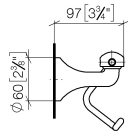

83 500 361

- width 145mm
- height 120 mm
- 95mm projection

	Platinum	83 500 361-08
	Chrome	83 500 361-00
	Brushed Platinum	83 500 361-06
	Durabass (23kt Gold)	83 500 361-09
	Brushed Durabass (23kt Gold)	83 500 361-28
	Brushed Dark Platinum	83 500 361-99

83 500 361

mm [inches]

83 500 361

Parts for other finishes can be found here: [Chrome](#)

Spare parts list

No.	Item Number	Name	Quantity used	Delivery time
1	08 18 70 501-08	bow	1	40
2	08 18 40 505 90	sleeve	2	2
3	04 31 11 140 00 90	pin	2	2
4	05 17 97 507 00 90	fixing set	1	2