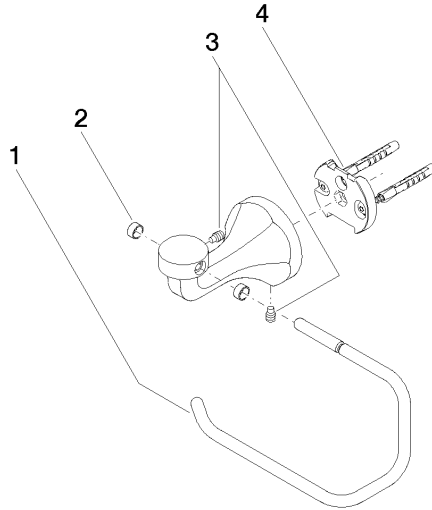

83 500 361

- width 145mm
- height 120 mm
- 95mm projection

	Platinum	83 500 361-08
	Chrome	83 500 361-00
	Brushed Platinum	83 500 361-06
	Durabass (23kt Gold)	83 500 361-09
	Brushed Durabass (23kt Gold)	83 500 361-28
	Brushed Dark Platinum	83 500 361-99

83 500 361

mm [inches]

83 500 361

Parts for other finishes can be found here: [Chrome](#)

Spare parts list

No.	Item Number	Name	Quantity used	Delivery time
1	08 18 70 501-08	bow	1	40
2	08 18 40 505 90	sleeve	2	2
3	04 31 11 140 00 90	pin	2	2
4	05 17 97 507 00 90	fixing set	1	2