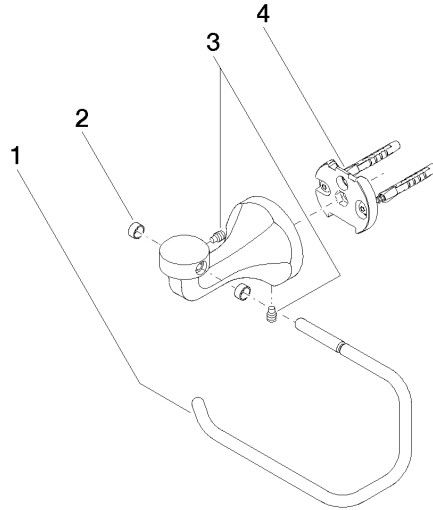

83 500 361

- width 145mm
- height 120 mm
- 95mm projection

	Brushed Durabronz (23kt Gold)	83 500 361-28
	Chrome	83 500 361-00
	Brushed Platinum	83 500 361-06
	Platinum	83 500 361-08
	Durabronz (23kt Gold)	83 500 361-09
	Brushed Dark Platinum	83 500 361-99

83 500 361

mm [inches]

83 500 361

Parts for other finishes can be found here: [Chrome](#)

Spare parts list

No.	Item Number	Name	Quantity used	Delivery time
1	08 18 70 501-28	bow	1	-
Spare part can no longer be ordered, please order the replacement item				
2	08 18 40 505 90	sleeve	2	2
3	04 31 11 140 00 90	pin	2	2
4	05 17 97 507 00 90	fixing set	1	2