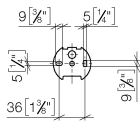

83 500 361

- width 145mm
- height 120 mm
- 95mm projection

	Brushed Durabronz (23kt Gold)	83 500 361-28
	Chrome	83 500 361-00
	Brushed Platinum	83 500 361-06
	Platinum	83 500 361-08
	Durabronz (23kt Gold)	83 500 361-09
	Brushed Dark Platinum	83 500 361-99

83 500 361

mm [inches]

83 500 361

Parts for other finishes can be found here: [Chrome](#)

Spare parts list

No.	Item Number	Name	Quantity used	Delivery time
1	08 18 70 501-28	bow	1	-
Spare part can no longer be ordered, please order the replacement item				
2	08 18 40 505 90	sleeve	2	2
3	04 31 11 140 00 90	pin	2	2
4	05 17 97 507 00 90	fixing set	1	2