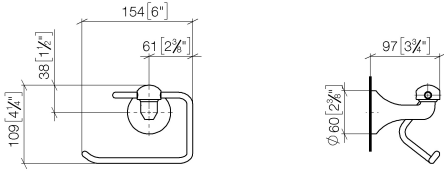

83 500 361

- width 145mm
- height 120 mm
- 95mm projection

	Brushed Durabronz (23kt Gold)	83 500 361-28
	Chrome	83 500 361-00
	Brushed Platinum	83 500 361-06
	Platinum	83 500 361-08
	Durabronz (23kt Gold)	83 500 361-09
	Brushed Dark Platinum	83 500 361-99

83 500 361

mm [inches]

83 500 361

Parts for other finishes can be found here: [Chrome](#)

Spare parts list

No.	Item Number	Name	Quantity used	Delivery time
1	08 18 70 501-28	bow	1	-
Spare part can no longer be ordered, please order the replacement item				
2	08 18 40 505 90	sleeve	2	2
3	04 31 11 140 00 90	pin	2	2
4	05 17 97 507 00 90	fixing set	1	2