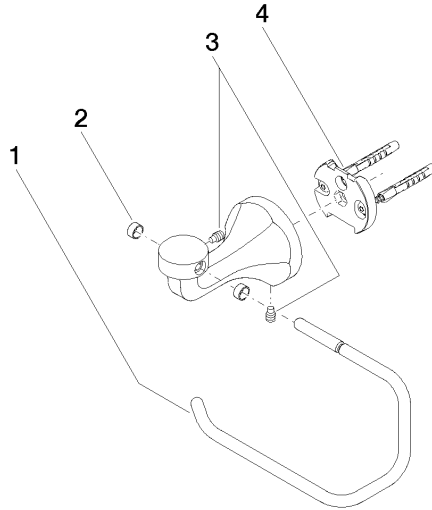

83 500 361

- width 145mm
- height 120 mm
- 95mm projection

	Brushed Dark Platinum	83 500 361-99
	Chrome	83 500 361-00
	Brushed Platinum	83 500 361-06
	Platinum	83 500 361-08
	Durabrand (23kt Gold)	83 500 361-09
	Brushed Durabrand (23kt Gold)	83 500 361-28

83 500 361

mm [inches]

83 500 361

Parts for other finishes can be found here: [Chrome](#)

### Spare parts list

No.	Item Number	Name	Quantity used	Delivery time
1	08 18 70 501-99	bow	1	-
Spare part can no longer be ordered, please order the replacement item				
2	08 18 40 505 90	sleeve	2	2
3	04 31 11 140 00 90	pin	2	2
4	05 17 97 507 00 90	fixing set	1	2