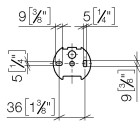

83 500 361

- width 145mm
- height 120 mm
- 95mm projection

	Brushed Dark Platinum	83 500 361-99
	Chrome	83 500 361-00
	Brushed Platinum	83 500 361-06
	Platinum	83 500 361-08
	Durabrand (23kt Gold)	83 500 361-09
	Brushed Durabrand (23kt Gold)	83 500 361-28

83 500 361

mm [inches]

83 500 361

Parts for other finishes can be found here: [Chrome](#)