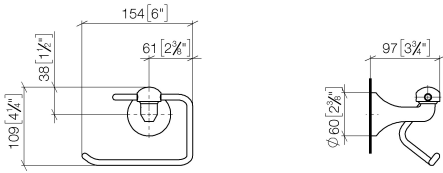

83 500 361

- width 145mm
- height 120 mm
- 95mm projection

	Brushed Dark Platinum	83 500 361-99
	Chrome	83 500 361-00
	Brushed Platinum	83 500 361-06
	Platinum	83 500 361-08
	Durabrand (23kt Gold)	83 500 361-09
	Brushed Durabrand (23kt Gold)	83 500 361-28

83 500 361

mm [inches]

83 500 361

Parts for other finishes can be found here: [Chrome](#)

### Spare parts list

No.	Item Number	Name	Quantity used	Delivery time
1	08 18 70 501-99	bow	1	-
Spare part can no longer be ordered, please order the replacement item				
2	08 18 40 505 90	sleeve	2	2
3	04 31 11 140 00 90	pin	2	2
4	05 17 97 507 00 90	fixing set	1	2