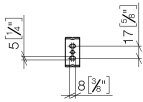

83 500 670 Product version from 4/1/2024

- width 166mm
- height 60 mm
- 73mm projection

	Chrome	83 500 670-00
	Brushed Platinum	83 500 670-06
	Dark Chrome	83 500 670-19
	Matte Black	83 500 670-33
	Brushed Chrome	83 500 670-93

83 500 670 Product version from 4/1/2024

mm [inches]

83 500 670 Product version from 4/1/2024

Parts for other finishes can be found here: Brushed Platinum