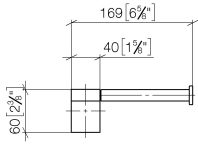

83 500 670

- width 166mm
- height 60 mm
- 73mm projection

	Chrome	83 500 670-00
	Brushed Platinum	83 500 670-06
	Dark Chrome	83 500 670-19
	Matte Black	83 500 670-33
	Brushed Chrome	83 500 670-93

83 500 670

mm [inches]

83 500 670

Parts for other finishes can be found here: Brushed Platinum

Spare parts list

No.	Item Number	Name	Quantity used	Delivery time
1	05 17 20 736 00 90	fixing set	1	2
2	09 31 11 049 90	pin	1	2
3	08 17 67 502-00	holder	1	10
4	04 31 11 113 00 90	pin	1	2
5	90 28 22 650 00-00	holder	1	10