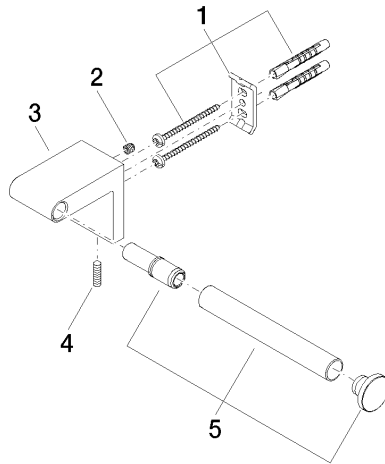

83 500 670

- width 166mm
- height 60 mm
- 73mm projection

	Chrome	83 500 670-00
	Brushed Platinum	83 500 670-06
	Dark Chrome	83 500 670-19
	Matte Black	83 500 670-33
	Brushed Chrome	83 500 670-93

83 500 670

mm [inches]

83 500 670

Parts for other finishes can be found here: Brushed Platinum

Spare parts list

No.	Item Number	Name	Quantity used	Delivery time
1	05 17 20 736 00 90	fixing set	1	2
2	09 31 11 049 90	pin	1	2
3	08 17 67 502-00	holder	1	10
4	04 31 11 113 00 90	pin	1	2
5	90 28 22 650 00-00	holder	1	10