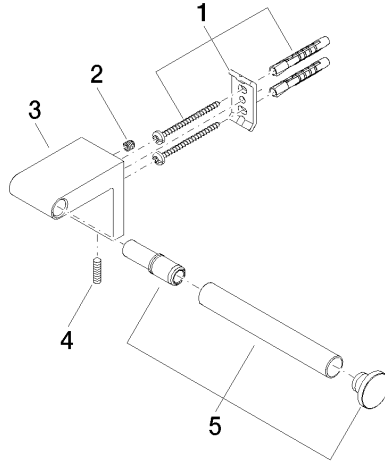

83 500 670 Product version from 4/1/2024

- width 166mm
- height 60 mm
- 73mm projection

	Chrome	83 500 670-00
	Brushed Platinum	83 500 670-06
	Dark Chrome	83 500 670-19
	Matte Black	83 500 670-33
	Brushed Chrome	83 500 670-93

83 500 670 Product version from 4/1/2024

mm [inches]

83 500 670 Product version from 4/1/2024

Parts for other finishes can be found here: Brushed Platinum

### Spare parts list

No.	Item Number	Name	Quantity used	Delivery time
4	04 31 11 113 00 90	pin	1.00	2
2	09 31 11 049 90	pin	1.00	2
1	05 17 20 736 00 90	fixing set	1.00	2
5	90 28 22 650 00-00	holder	1.00	10
3	08 17 67 502-00	holder	1.00	10