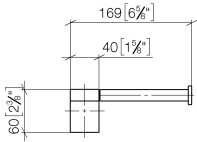

83 500 670 Product version from 4/1/2024

- width 166mm
- height 60 mm
- 73mm projection

	Chrome	83 500 670-00
	Brushed Platinum	83 500 670-06
	Dark Chrome	83 500 670-19
	Matte Black	83 500 670-33
	Brushed Chrome	83 500 670-93

83 500 670 Product version from 4/1/2024

mm [inches]

83 500 670 Product version from 4/1/2024

Parts for other finishes can be found here: Brushed Platinum

### Spare parts list

No.	Item Number	Name	Quantity used	Delivery time
4	04 31 11 113 00 90	pin	1.00	2
2	09 31 11 049 90	pin	1.00	2
1	05 17 20 736 00 90	fixing set	1.00	2
5	90 28 22 650 00-00	holder	1.00	10
3	08 17 67 502-00	holder	1.00	10