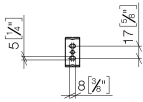

83 500 670

- width 166mm
- height 60 mm
- 73mm projection

	Chrome	83 500 670-00
	Brushed Platinum	83 500 670-06
	Dark Chrome	83 500 670-19
	Matte Black	83 500 670-33
	Brushed Chrome	83 500 670-93

83 500 670

mm [inches]

83 500 670

Parts for other finishes can be found here: Brushed Platinum

Spare parts list

No.	Item Number	Name	Quantity used	Delivery time
1	05 17 20 736 00 90	fixing set	1	2
2	09 31 11 049 90	pin	1	2
3	08 17 67 502-00	holder	1	10
4	04 31 11 113 00 90	pin	1	2
5	90 28 22 650 00-00	holder	1	10