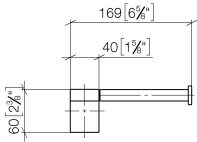

83 500 670

- width 166mm
- height 60 mm
- 73mm projection

	Chrome	83 500 670-00
	Brushed Platinum	83 500 670-06
	Dark Chrome	83 500 670-19
	Matte Black	83 500 670-33
	Brushed Chrome	83 500 670-93

83 500 670

mm [inches]

83 500 670

Parts for other finishes can be found here: Brushed Platinum

Spare parts list

No.	Item Number	Name	Quantity used	Delivery time
1	05 17 20 736 00 90	fixing set	1	2
2	09 31 11 049 90	pin	1	2
3	08 17 67 502-00	holder	1	10
4	04 31 11 113 00 90	pin	1	2
5	90 28 22 650 00-00	holder	1	10