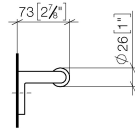

83 500 670

- width 166mm
- height 60 mm
- 73mm projection

	Chrome	83 500 670-00
	Brushed Platinum	83 500 670-06
	Dark Chrome	83 500 670-19
	Matte Black	83 500 670-33
	Brushed Chrome	83 500 670-93

83 500 670

mm [inches]

83 500 670

Parts for other finishes can be found here: Brushed Platinum

Spare parts list

No.	Item Number	Name	Quantity used	Delivery time
1	05 17 20 736 00 90	fixing set	1	2
2	09 31 11 049 90	pin	1	2
3	08 17 67 502-00	holder	1	10
4	04 31 11 113 00 90	pin	1	2
5	90 28 22 650 00-00	holder	1	10