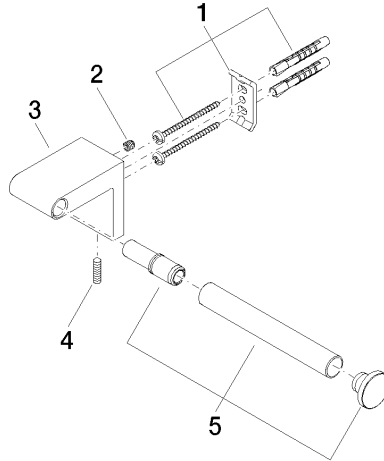

83 500 670

- width 166mm
- height 60 mm
- 73mm projection

	Chrome	83 500 670-00
	Brushed Platinum	83 500 670-06
	Dark Chrome	83 500 670-19
	Matte Black	83 500 670-33
	Brushed Chrome	83 500 670-93

83 500 670

mm [inches]

83 500 670

Parts for other finishes can be found here: Brushed Platinum

Spare parts list

No.	Item Number	Name	Quantity used	Delivery time
1	05 17 20 736 00 90	fixing set	1	2
2	09 31 11 049 90	pin	1	2
3	08 17 67 502-00	holder	1	10
4	04 31 11 113 00 90	pin	1	2
5	90 28 22 650 00-00	holder	1	10