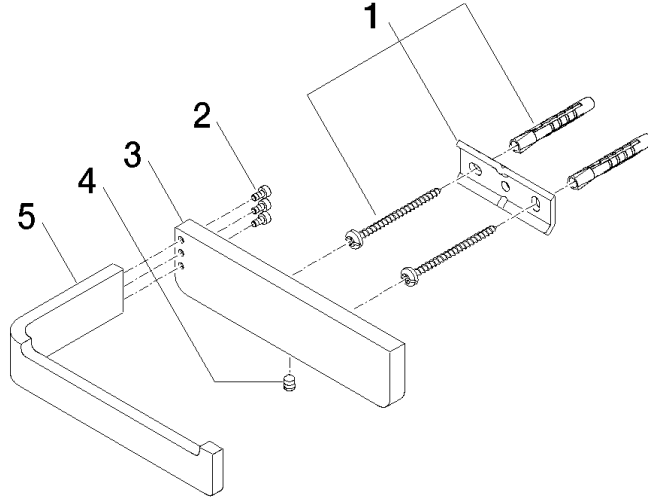

LULU Tissue holder without cover - Brushed Platinum

LULU

83 500 710

- width 140mm
- height 35 mm
- 87mm projection

	Brushed Platinum	83 500 710-06
	Chrome	83 500 710-00

83 500 710

mm [inches]

83 500 710

Parts for other
finishes can be found
here: [Chrome](#)

LULU Tissue holder without cover - Brushed Platinum

LULU

83 500 710

Spare parts list

No.	Item Number	Name	Quantity used	Delivery time
	05 17 20 718 00 90	fixing set	5	2