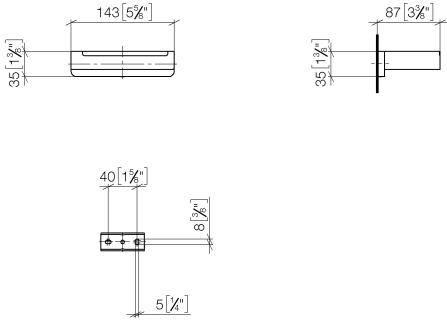

LULU Tissue holder without cover - Brushed Platinum

LULU

83 500 710

- width 140mm
- height 35 mm
- 87mm projection

	Brushed Platinum	83 500 710-06
	Chrome	83 500 710-00

83 500 710

mm [inches]

83 500 710

Parts for other
finishes can be found
here: [Chrome](#)

LULU Tissue holder without cover - Brushed Platinum

LULU

83 500 710

Spare parts list

No.	Item Number	Name	Quantity used	Delivery time
	05 17 20 718 00 90	fixing set	5	2