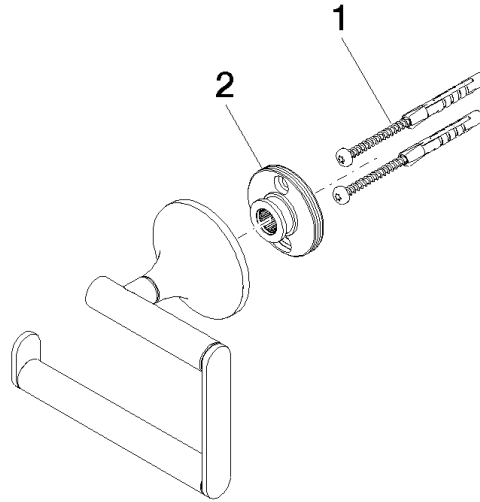

83 500 809

- width 130mm
- height 108 mm
- rosette Ø 60 mm
- 63mm projection

	Brushed Platinum	83 500 809-06
	Chrome	83 500 809-00
	Platinum	83 500 809-08
	Dark Chrome	83 500 809-19
	Brushed Durabronze (23kt Gold)	83 500 809-28
	Brushed Bronze	83 500 809-42
	Brushed Champagne (22kt Gold)	83 500 809-46
	Champagne (22kt Gold)	83 500 809-47
	Brushed Dark Platinum	83 500 809-99

83 500 809

mm [inches]

83 500 809

Parts for other finishes can be found here: [Chrome](#)

Spare parts list

No.	Item Number	Name	Quantity used	Delivery time
1	05 30 31 025 00 90	fixing set	1	2
2	90 17 20 759 00 90	disc	1	2