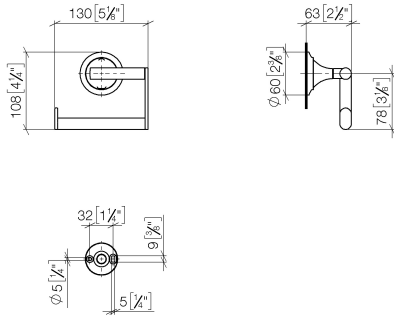

83 500 809

- width 130mm
- height 108 mm
- rosette Ø 60 mm
- 63mm projection

	Brushed Platinum	83 500 809-06
	Chrome	83 500 809-00
	Platinum	83 500 809-08
	Dark Chrome	83 500 809-19
	Brushed Durabronze (23kt Gold)	83 500 809-28
	Brushed Bronze	83 500 809-42
	Brushed Champagne (22kt Gold)	83 500 809-46
	Champagne (22kt Gold)	83 500 809-47
	Brushed Dark Platinum	83 500 809-99

83 500 809

mm [inches]

83 500 809

Parts for other finishes can be found here: [Chrome](#)

Spare parts list

No.	Item Number	Name	Quantity used	Delivery time
1	05 30 31 025 00 90	fixing set	1	2
2	90 17 20 759 00 90	disc	1	2