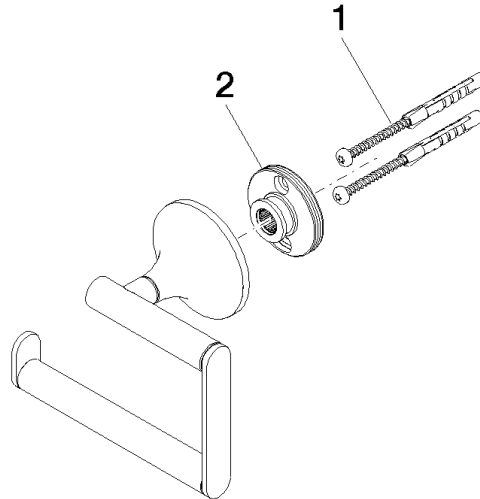

83 500 809

- width 130mm
- height 108 mm
- rosette Ø 60 mm
- 63mm projection

	Dark Chrome	83 500 809-19
	Chrome	83 500 809-00
	Brushed Platinum	83 500 809-06
	Platinum	83 500 809-08
	Brushed Durabronze (23kt Gold)	83 500 809-28
	Brushed Bronze	83 500 809-42
	Brushed Champagne (22kt Gold)	83 500 809-46
	Champagne (22kt Gold)	83 500 809-47
	Brushed Dark Platinum	83 500 809-99

83 500 809

mm [inches]

83 500 809

Parts for other finishes can be found here: [Chrome](#)

Spare parts list

No.	Item Number	Name	Quantity used	Delivery time
1	05 30 31 025 00 90	fixing set	1	2
2	90 17 20 759 00 90	disc	1	2