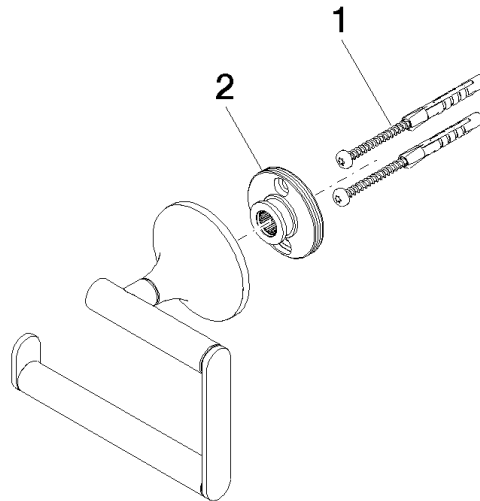

83 500 809

- width 130mm
- height 108 mm
- rosette Ø 60 mm
- 63mm projection

	Brushed Durabross (23kt Gold)	83 500 809-28
	Chrome	83 500 809-00
	Brushed Platinum	83 500 809-06
	Platinum	83 500 809-08
	Dark Chrome	83 500 809-19
	Brushed Bronze	83 500 809-42
	Brushed Champagne (22kt Gold)	83 500 809-46
	Champagne (22kt Gold)	83 500 809-47
	Brushed Dark Platinum	83 500 809-99

83 500 809

mm [inches]

83 500 809

Parts for other
finishes can be found
here: [Chrome](#)

Spare parts list

No.	Item Number	Name	Quantity used	Delivery time
1	05 30 31 025 00 90	fixing set	1	2
2	90 17 20 759 00 90	disc	1	2