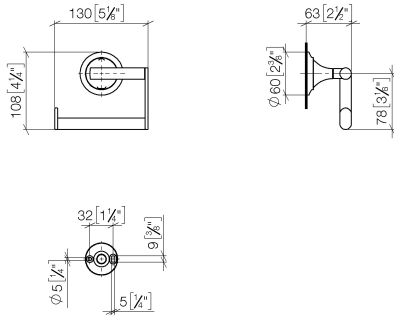

83 500 809

- width 130mm
- height 108 mm
- rosette Ø 60 mm
- 63mm projection

	Brushed Durabross (23kt Gold)	83 500 809-28
	Chrome	83 500 809-00
	Brushed Platinum	83 500 809-06
	Platinum	83 500 809-08
	Dark Chrome	83 500 809-19
	Brushed Bronze	83 500 809-42
	Brushed Champagne (22kt Gold)	83 500 809-46
	Champagne (22kt Gold)	83 500 809-47
	Brushed Dark Platinum	83 500 809-99

83 500 809

mm [inches]

83 500 809

Parts for other
finishes can be found
here: [Chrome](#)

Spare parts list

No.	Item Number	Name	Quantity used	Delivery time
1	05 30 31 025 00 90	fixing set	1	2
2	90 17 20 759 00 90	disc	1	2