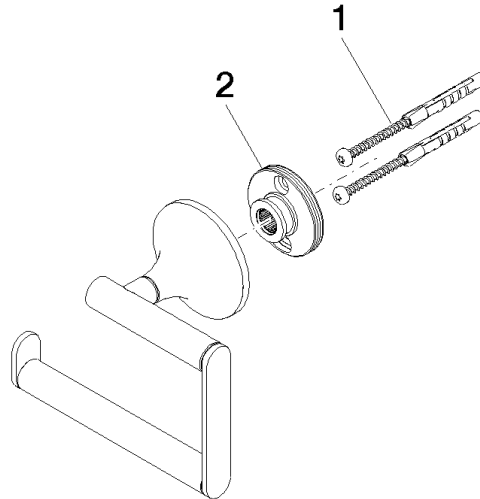

83 500 809

- width 130mm
- height 108 mm
- rosette Ø 60 mm
- 63mm projection

| | | |
|---|-------------------------------------|---------------|
|  | Brushed Bronze | 83 500 809-42 |
|  | Chrome | 83 500 809-00 |
|  | Brushed Platinum | 83 500 809-06 |
|  | Platinum | 83 500 809-08 |
|  | Dark Chrome | 83 500 809-19 |
|  | Brushed Durabronze (23kt Gold) | 83 500 809-28 |
|  | Brushed Champagne (22kt Gold) | 83 500 809-46 |
|  | Champagne (22kt Gold) | 83 500 809-47 |
|  | Brushed Dark Platinum | 83 500 809-99 |

83 500 809

mm [inches]

83 500 809

Parts for other finishes can be found here: [Chrome](#)

Spare parts list

| No. | Item Number | Name | Quantity used | Delivery time |
|-----|--------------------|------------|---------------|---------------|
| 1 | 05 30 31 025 00 90 | fixing set | 1 | 2 |
| 2 | 90 17 20 759 00 90 | disc | 1 | 2 |