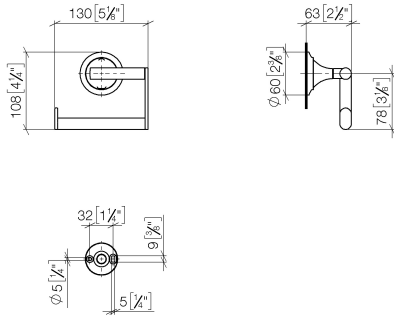

83 500 809

- width 130mm
- height 108 mm
- rosette Ø 60 mm
- 63mm projection

| | | |
|---|-------------------------------------|---------------|
|  | Brushed Bronze | 83 500 809-42 |
|  | Chrome | 83 500 809-00 |
|  | Brushed Platinum | 83 500 809-06 |
|  | Platinum | 83 500 809-08 |
|  | Dark Chrome | 83 500 809-19 |
|  | Brushed Durabronze (23kt Gold) | 83 500 809-28 |
|  | Brushed Champagne (22kt Gold) | 83 500 809-46 |
|  | Champagne (22kt Gold) | 83 500 809-47 |
|  | Brushed Dark Platinum | 83 500 809-99 |

83 500 809

mm [inches]

83 500 809

Parts for other finishes can be found here: [Chrome](#)

Spare parts list

| No. | Item Number | Name | Quantity used | Delivery time |
|-----|--------------------|------------|---------------|---------------|
| 1 | 05 30 31 025 00 90 | fixing set | 1 | 2 |
| 2 | 90 17 20 759 00 90 | disc | 1 | 2 |