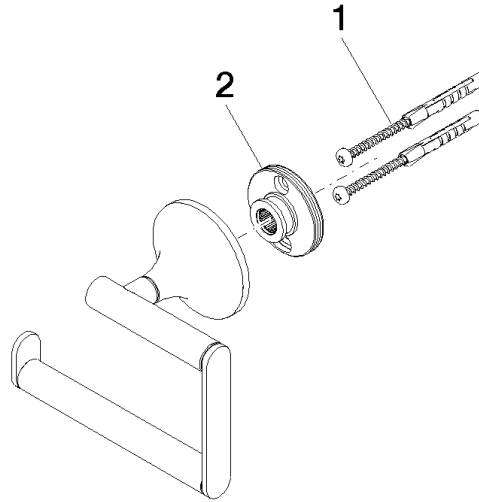

83 500 809

- width 130mm
- height 108 mm
- rosette Ø 60 mm
- 63mm projection

	Brushed Champagne (22kt Gold)	83 500 809-46
	Chrome	83 500 809-00
	Brushed Platinum	83 500 809-06
	Platinum	83 500 809-08
	Dark Chrome	83 500 809-19
	Brushed Durabronze (23kt Gold)	83 500 809-28
	Brushed Bronze	83 500 809-42
	Champagne (22kt Gold)	83 500 809-47
	Brushed Dark Platinum	83 500 809-99

83 500 809

mm [inches]

83 500 809

Parts for other finishes can be found here: [Chrome](#)

Spare parts list

No.	Item Number	Name	Quantity used	Delivery time
1	05 30 31 025 00 90	fixing set	1	2
2	90 17 20 759 00 90	disc	1	2