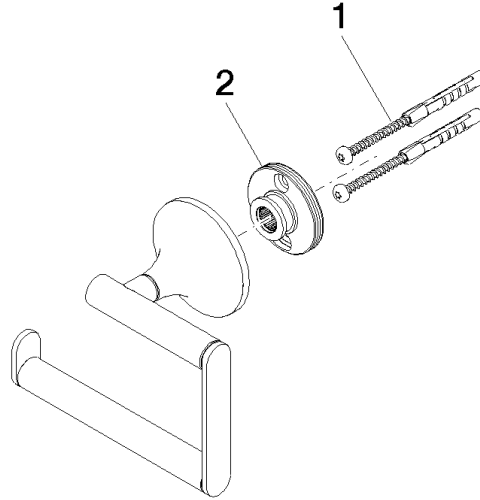

83 500 809

- width 130mm
- height 108 mm
- rosette Ø 60 mm
- 63mm projection

	Champagne (22kt Gold)	83 500 809-47
	Chrome	83 500 809-00
	Brushed Platinum	83 500 809-06
	Platinum	83 500 809-08
	Dark Chrome	83 500 809-19
	Brushed Durabronze (23kt Gold)	83 500 809-28
	Brushed Bronze	83 500 809-42
	Brushed Champagne (22kt Gold)	83 500 809-46
	Brushed Dark Platinum	83 500 809-99

83 500 809

mm [inches]

83 500 809

Parts for other finishes can be found here: [Chrome](#)

Spare parts list

No.	Item Number	Name	Quantity used	Delivery time
1	05 30 31 025 00 90	fixing set	1	2
2	90 17 20 759 00 90	disc	1	2