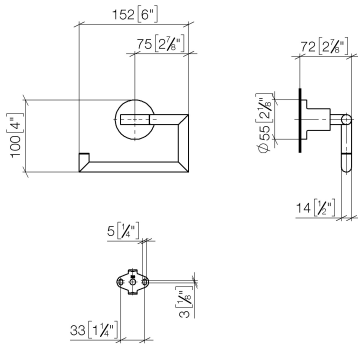

83 500 892

- width 152mm
- height 100 mm
- rosette Ø 55 mm
- 72mm projection

	Chrome	83 500 892-00
	Brushed Platinum	83 500 892-06
	Platinum	83 500 892-08
	Dark Chrome	83 500 892-19
	Brushed Durabronze (23kt Gold)	83 500 892-28
	Matte Black	83 500 892-33
	Brushed Champagne (22kt Gold)	83 500 892-46
	Champagne (22kt Gold)	83 500 892-47
	Brushed Chrome	83 500 892-93
	Brushed Dark Platinum	83 500 892-99

83 500 892

mm [inches]

83 500 892

Parts for other finishes can be found here: Brushed Platinum

Spare parts list

No.	Item Number	Name	Quantity used	Delivery time
1	90 28 22 640 00-00	holder	1	10
2	05 17 89 552 00-00	holder	1	10
3	04 31 11 113 00 90	pin	1	2
4	08 17 89 505-00	holder	1	10
5	09 30 11 046 90	disc	1	2
6	09 30 30 071 90	screw	1	2
7	05 17 20 739 00 90	fixing set	1	2
8	09 14 10 042 90	seal	1	2