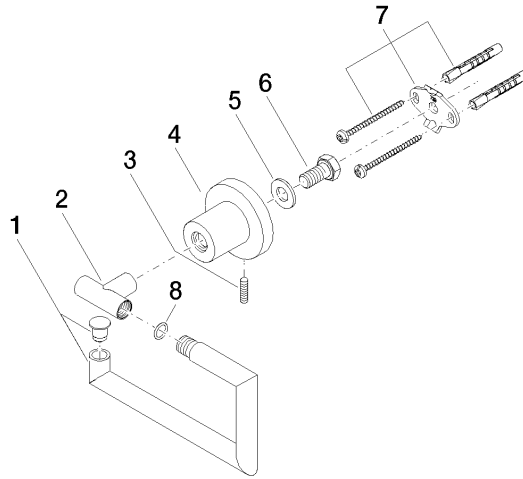

83 500 892

- width 152mm
- height 100 mm
- rosette Ø 55 mm
- 72mm projection

	Chrome	83 500 892-00
	Brushed Platinum	83 500 892-06
	Platinum	83 500 892-08
	Dark Chrome	83 500 892-19
	Brushed Durabronze (23kt Gold)	83 500 892-28
	Matte Black	83 500 892-33
	Brushed Champagne (22kt Gold)	83 500 892-46
	Champagne (22kt Gold)	83 500 892-47
	Brushed Chrome	83 500 892-93
	Brushed Dark Platinum	83 500 892-99

83 500 892

mm [inches]

83 500 892

Parts for other finishes can be found here: Brushed Platinum

Spare parts list

No.	Item Number	Name	Quantity used	Delivery time
1	90 28 22 640 00-00	holder	1	10
2	05 17 89 552 00-00	holder	1	10
3	04 31 11 113 00 90	pin	1	2
4	08 17 89 505-00	holder	1	10
5	09 30 11 046 90	disc	1	2
6	09 30 30 071 90	screw	1	2
7	05 17 20 739 00 90	fixing set	1	2
8	09 14 10 042 90	seal	1	2