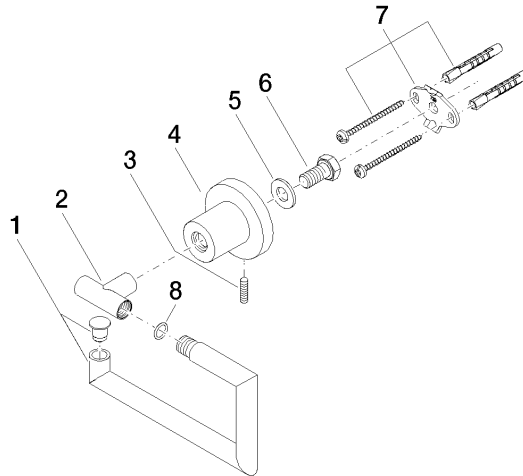

83 500 892

- width 152mm
- height 100 mm
- rosette Ø 55 mm
- 72mm projection

	Chrome	83 500 892-00
	Brushed Platinum	83 500 892-06
	Platinum	83 500 892-08
	Dark Chrome	83 500 892-19
	Brushed Durabronze (23kt Gold)	83 500 892-28
	Matte Black	83 500 892-33
	Brushed Champagne (22kt Gold)	83 500 892-46
	Champagne (22kt Gold)	83 500 892-47
	Brushed Chrome	83 500 892-93
	Brushed Dark Platinum	83 500 892-99

83 500 892

mm [inches]

83 500 892

Parts for other finishes can be found here: Brushed Platinum

### Spare parts list

No.	Item Number	Name	Quantity used	Delivery time
1	90 28 22 640 00-00	holder	1	10
2	05 17 89 552 00-00	holder	1	10
3	04 31 11 113 00 90	pin	1	2
4	08 17 89 505-00	holder	1	10
5	09 30 11 046 90	disc	1	2
6	09 30 30 071 90	screw	1	2
7	05 17 20 739 00 90	fixing set	1	2
8	09 14 10 042 90	seal	1	2