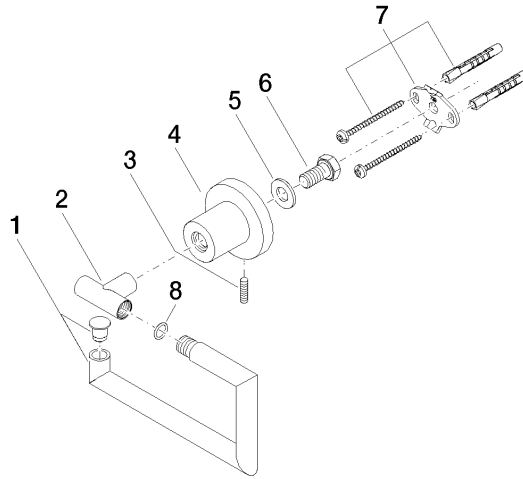

83 500 892

- width 152mm
- height 100 mm
- rosette Ø 55 mm
- 72mm projection

	Matte Black	83 500 892-33
	Chrome	83 500 892-00
	Brushed Platinum	83 500 892-06
	Platinum	83 500 892-08
	Dark Chrome	83 500 892-19
	Brushed Durabronze (23kt Gold)	83 500 892-28
	Brushed Champagne (22kt Gold)	83 500 892-46
	Champagne (22kt Gold)	83 500 892-47
	Brushed Chrome	83 500 892-93
	Brushed Dark Platinum	83 500 892-99

83 500 892

mm [inches]

83 500 892

Parts for other finishes can be found here: [Chrome](#)

Spare parts list

No.	Item Number	Name	Quantity used	Delivery time
1	90 28 22 640 00-33	holder	1	-
Spare part can no longer be ordered, please order the replacement item				
2	05 17 89 552 00-33	holder	1	30
3	04 31 11 113 00 90	pin	1	2
4	08 17 89 505-33	holder	1	30
5	09 30 11 046 90	disc	1	2
6	09 30 30 071 90	screw	1	2
7	05 17 20 739 00 90	fixing set	1	2
8	09 14 10 042 90	seal	1	2