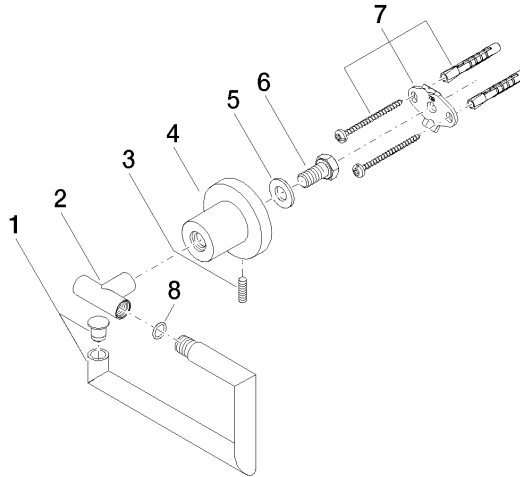

83 500 892

- width 152mm
- height 100 mm
- rosette Ø 55 mm
- 72mm projection

	Brushed Bronze	83 500 892-42
	Chrome	83 500 892-00
	Brushed Platinum	83 500 892-06
	Platinum	83 500 892-08
	Dark Chrome	83 500 892-19
	Brushed Durabronze (23kt Gold)	83 500 892-28
	Matte Black	83 500 892-33
	Brushed Champagne (22kt Gold)	83 500 892-46
	Champagne (22kt Gold)	83 500 892-47
	Brushed Chrome	83 500 892-93
	Brushed Dark Platinum	83 500 892-99

83 500 892

mm [inches]

83 500 892

Product version from 4/1/2024

Parts for other
finishes can be found
here: [Chrome](#)

TARA Tissue holder without cover - Brushed Bronze

TARA

83 500 892

Spare parts list

Product version from 4/1/2024

No.	Item Number	Name	Quantity used	Delivery time
	90 28 22 640 00-42	holder	8	30