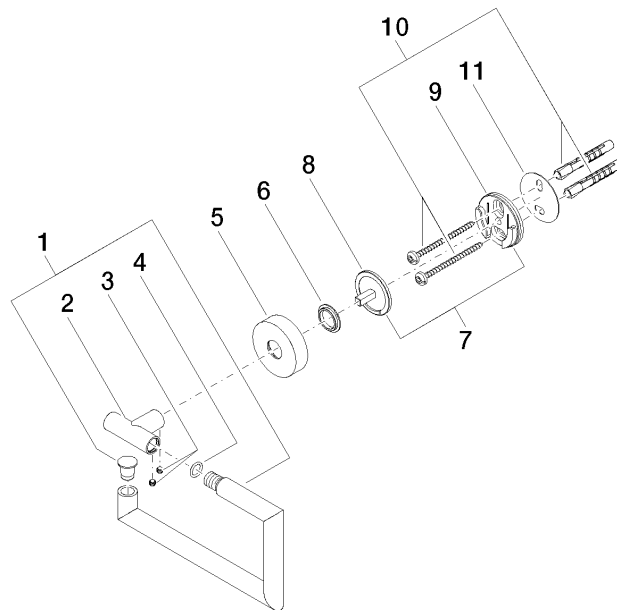

83 500 979

- width 150mm
- height 95 mm
- rosette Ø 40 mm
- 40mm projection

Fits: LISSÉ, META

	Chrome	83 500 979-00
	Brushed Platinum	83 500 979-06
	Dark Chrome	83 500 979-19
	Light Gold	83 500 979-26
	Brushed Light Gold	83 500 979-27
	Matte Black	83 500 979-33
	Brushed Bronze	83 500 979-42
	Brushed Champagne (22kt Gold)	83 500 979-46
	Champagne (22kt Gold)	83 500 979-47
	Brushed Chrome	83 500 979-93
	Brushed Dark Platinum	83 500 979-99

83 500 979

mm [inches]

83 500 979

Parts for other finishes can be found here: Brushed Platinum

Spare parts list

No.	Item Number	Name	Quantity used	Delivery time
1	90 28 22 626 00-00	holder	1	10
2	05 17 97 561 01-00	holder	1	10
3	90 31 11 038 00 90	pin	2	2
4	90 14 10 060 00 90	seal	1	2
5	08 27 97 500-00	rosette	1	10
6	08 30 11 516 90	ring	1	2
7	05 17 97 501 01 90	fixing set	1	2
8	08 17 97 559 90	holder	1	2
9	08 17 97 501 07	holder	1	2
10	05 30 31 025 00 90	fixing set	1	2
11	05 30 11 519 00 90	disc	1	2