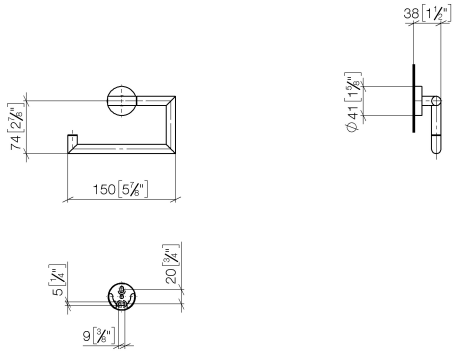

83 500 979

- width 150mm
- height 95 mm
- rosette Ø 40 mm
- 40mm projection

Fits: LISSÉ, META

	Chrome	83 500 979-00
	Brushed Platinum	83 500 979-06
	Dark Chrome	83 500 979-19
	Light Gold	83 500 979-26
	Brushed Light Gold	83 500 979-27
	Matte Black	83 500 979-33
	Brushed Bronze	83 500 979-42
	Brushed Champagne (22kt Gold)	83 500 979-46
	Champagne (22kt Gold)	83 500 979-47
	Brushed Chrome	83 500 979-93
	Brushed Dark Platinum	83 500 979-99

83 500 979

mm [inches]

83 500 979

Parts for other finishes can be found here: Brushed Platinum

Spare parts list

No.	Item Number	Name	Quantity used	Delivery time
1	90 28 22 626 00-00	holder	1	10
2	05 17 97 561 01-00	holder	1	10
3	90 31 11 038 00 90	pin	2	2
4	90 14 10 060 00 90	seal	1	2
5	08 27 97 500-00	rosette	1	10
6	08 30 11 516 90	ring	1	2
7	05 17 97 501 01 90	fixing set	1	2
8	08 17 97 559 90	holder	1	2
9	08 17 97 501 07	holder	1	2
10	05 30 31 025 00 90	fixing set	1	2
11	05 30 11 519 00 90	disc	1	2