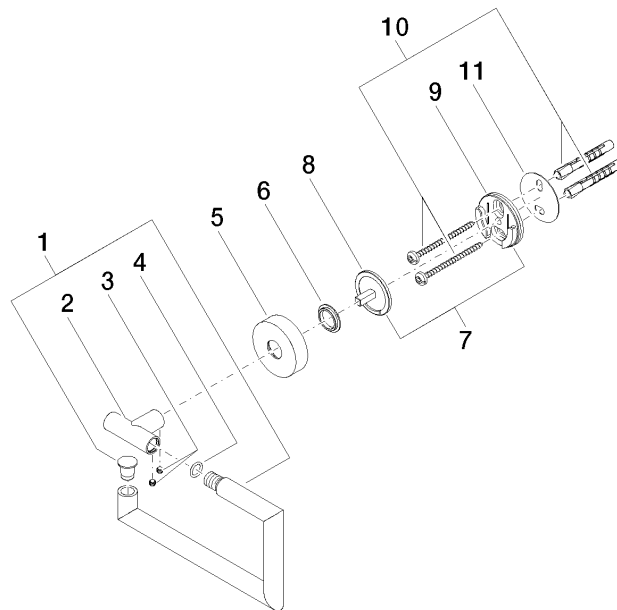

83 500 979

- width 150mm
- height 95 mm
- rosette Ø 40 mm
- 40mm projection

Fits: LISSÉ, META

	Chrome	83 500 979-00
	Brushed Platinum	83 500 979-06
	Dark Chrome	83 500 979-19
	Light Gold	83 500 979-26
	Brushed Light Gold	83 500 979-27
	Matte Black	83 500 979-33
	Brushed Bronze	83 500 979-42
	Brushed Champagne (22kt Gold)	83 500 979-46
	Champagne (22kt Gold)	83 500 979-47
	Brushed Chrome	83 500 979-93
	Brushed Dark Platinum	83 500 979-99

83 500 979

mm [inches]

83 500 979

Parts for other finishes can be found here: Brushed Platinum

### Spare parts list

No.	Item Number	Name	Quantity used	Delivery time
1	90 28 22 626 00-00	holder	1	10
2	05 17 97 561 01-00	holder	1	10
3	90 31 11 038 00 90	pin	2	2
4	90 14 10 060 00 90	seal	1	2
5	08 27 97 500-00	rosette	1	10
6	08 30 11 516 90	ring	1	2
7	05 17 97 501 01 90	fixing set	1	2
8	08 17 97 559 90	holder	1	2
9	08 17 97 501 07	holder	1	2
10	05 30 31 025 00 90	fixing set	1	2
11	05 30 11 519 00 90	disc	1	2