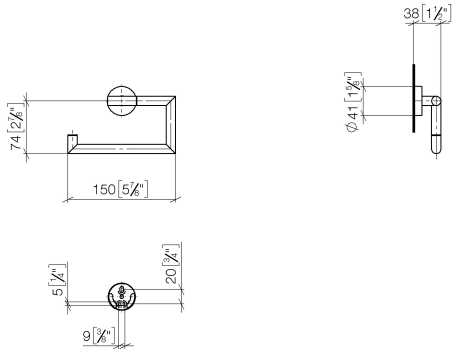

83 500 979

- width 150mm
- height 95 mm
- rosette Ø 40 mm
- 40mm projection

Fits: LISSÉ, META

	Chrome	83 500 979-00
	Brushed Platinum	83 500 979-06
	Dark Chrome	83 500 979-19
	Light Gold	83 500 979-26
	Brushed Light Gold	83 500 979-27
	Matte Black	83 500 979-33
	Brushed Bronze	83 500 979-42
	Brushed Champagne (22kt Gold)	83 500 979-46
	Champagne (22kt Gold)	83 500 979-47
	Brushed Chrome	83 500 979-93
	Brushed Dark Platinum	83 500 979-99

83 500 979

mm [inches]

83 500 979

Parts for other finishes can be found here: Brushed Platinum

### Spare parts list

No.	Item Number	Name	Quantity used	Delivery time
1	90 28 22 626 00-00	holder	1	10
2	05 17 97 561 01-00	holder	1	10
3	90 31 11 038 00 90	pin	2	2
4	90 14 10 060 00 90	seal	1	2
5	08 27 97 500-00	rosette	1	10
6	08 30 11 516 90	ring	1	2
7	05 17 97 501 01 90	fixing set	1	2
8	08 17 97 559 90	holder	1	2
9	08 17 97 501 07	holder	1	2
10	05 30 31 025 00 90	fixing set	1	2
11	05 30 11 519 00 90	disc	1	2