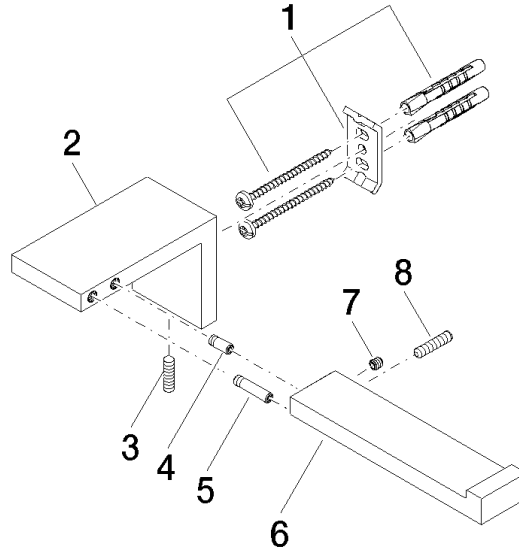

83 500 980

- width 175mm
- height 60 mm
- 90mm projection

	Chrome	83 500 980-00
	Brushed Platinum	83 500 980-06
	Platinum	83 500 980-08
	Brushed Durabronze (23kt Gold)	83 500 980-28
	Matte Black	83 500 980-33
	Brushed Dark Platinum	83 500 980-99

83 500 980

mm [inches]

83 500 980

Parts for other finishes can be found here: Brushed
Platinum

Spare parts list

No.	Item Number	Name	Quantity used	Delivery time
1	05 17 20 736 00 90	fixing set	1	2
2	08 17 98 500-00	holder	1	10
3	04 31 11 113 00 90	pin	1	2
4	09 31 11 204 90	pin	1	2
5	09 31 11 203 90	pin	1	2
6	08 17 98 554-00	holder	1	10
7	90 31 11 030 00 90	pin	1	2
8	09 31 11 059 90	pin	1	2