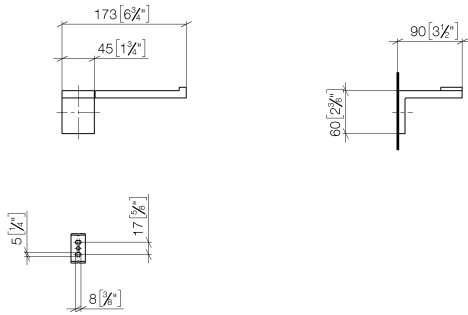

83 500 980

- width 175mm
- height 60 mm
- 90mm projection

	Chrome	83 500 980-00
	Brushed Platinum	83 500 980-06
	Platinum	83 500 980-08
	Brushed Durabronze (23kt Gold)	83 500 980-28
	Matte Black	83 500 980-33
	Brushed Dark Platinum	83 500 980-99

83 500 980

mm [inches]

83 500 980

Parts for other finishes can be found here: Brushed
Platinum

Spare parts list

No.	Item Number	Name	Quantity used	Delivery time
1	05 17 20 736 00 90	fixing set	1	2
2	08 17 98 500-00	holder	1	10
3	04 31 11 113 00 90	pin	1	2
4	09 31 11 204 90	pin	1	2
5	09 31 11 203 90	pin	1	2
6	08 17 98 554-00	holder	1	10
7	90 31 11 030 00 90	pin	1	2
8	09 31 11 059 90	pin	1	2