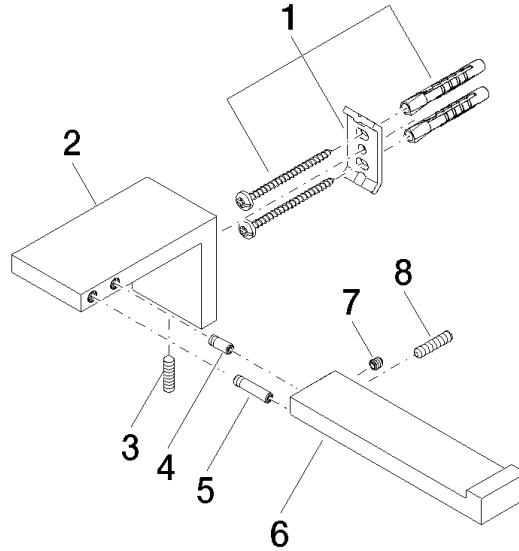

83 500 980

- width 175mm
- height 60 mm
- 90mm projection

	Brushed Platinum	83 500 980-06
	Chrome	83 500 980-00
	Platinum	83 500 980-08
	Brushed Durabronze (23kt Gold)	83 500 980-28
	Matte Black	83 500 980-33
	Brushed Dark Platinum	83 500 980-99

83 500 980

mm [inches]

83 500 980

Parts for other finishes can be found here: [Chrome](#)

Spare parts list

No.	Item Number	Name	Quantity used	Delivery time
1	05 17 20 736 00 90	fixing set	1	2
2	08 17 98 500-06	holder	1	10
3	04 31 11 113 00 90	pin	1	2
4	09 31 11 204 90	pin	1	2
5	09 31 11 203 90	pin	1	2
6	08 17 98 554-06	holder	1	10
7	90 31 11 030 00 90	pin	1	2
8	09 31 11 059 90	pin	1	2