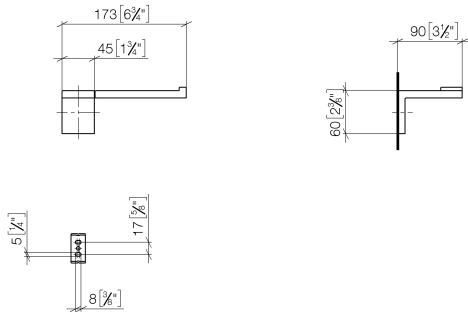

83 500 980

- width 175mm
- height 60 mm
- 90mm projection

	Brushed Platinum	83 500 980-06
	Chrome	83 500 980-00
	Platinum	83 500 980-08
	Brushed Durabronze (23kt Gold)	83 500 980-28
	Matte Black	83 500 980-33
	Brushed Dark Platinum	83 500 980-99

83 500 980

mm [inches]

83 500 980

Parts for other finishes can be found here: [Chrome](#)

Spare parts list

No.	Item Number	Name	Quantity used	Delivery time
1	05 17 20 736 00 90	fixing set	1	2
2	08 17 98 500-06	holder	1	10
3	04 31 11 113 00 90	pin	1	2
4	09 31 11 204 90	pin	1	2
5	09 31 11 203 90	pin	1	2
6	08 17 98 554-06	holder	1	10
7	90 31 11 030 00 90	pin	1	2
8	09 31 11 059 90	pin	1	2