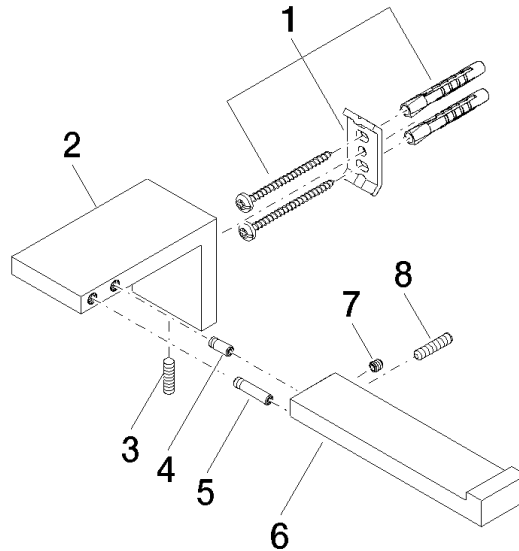

SYMETRICS Tissue holder without cover - Platinum

IMO

83 500 980

- width 175mm
- height 60 mm
- 90mm projection

	Platinum	83 500 980-08
	Chrome	83 500 980-00
	Brushed Platinum	83 500 980-06
	Brushed Durabronze (23kt Gold)	83 500 980-28
	Matte Black	83 500 980-33
	Brushed Dark Platinum	83 500 980-99

83 500 980

mm [inches]

83 500 980

Parts for other finishes can be found here: [Chrome](#)

### Spare parts list

No.	Item Number	Name	Quantity used	Delivery time
1	05 17 20 736 00 90	fixing set	1	2
2	08 17 98 500-08	holder	1	40
3	04 31 11 113 00 90	pin	1	2
4	09 31 11 204 90	pin	1	2
5	09 31 11 203 90	pin	1	2
6	08 17 98 554-08	holder	1	40
7	90 31 11 030 00 90	pin	1	2
8	09 31 11 059 90	pin	1	2