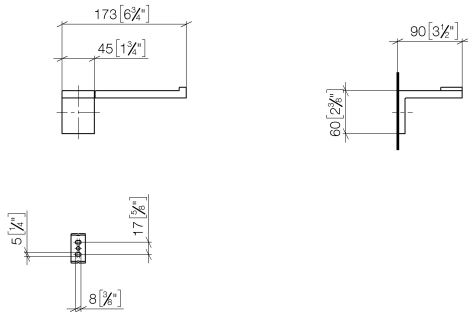

SYMETRICS Tissue holder without cover - Platinum

IMO

83 500 980

- width 175mm
- height 60 mm
- 90mm projection

	Platinum	83 500 980-08
	Chrome	83 500 980-00
	Brushed Platinum	83 500 980-06
	Brushed Durabronze (23kt Gold)	83 500 980-28
	Matte Black	83 500 980-33
	Brushed Dark Platinum	83 500 980-99

83 500 980

mm [inches]

83 500 980

Parts for other finishes can be found here: [Chrome](#)

### Spare parts list

No.	Item Number	Name	Quantity used	Delivery time
1	05 17 20 736 00 90	fixing set	1	2
2	08 17 98 500-08	holder	1	40
3	04 31 11 113 00 90	pin	1	2
4	09 31 11 204 90	pin	1	2
5	09 31 11 203 90	pin	1	2
6	08 17 98 554-08	holder	1	40
7	90 31 11 030 00 90	pin	1	2
8	09 31 11 059 90	pin	1	2