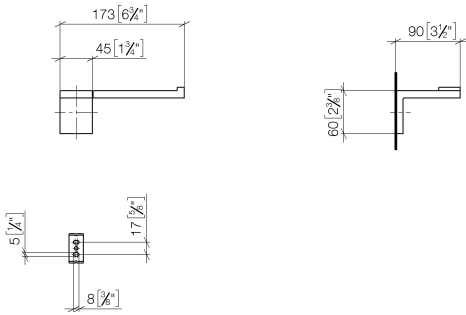

83 500 980

- width 175mm
- height 60 mm
- 90mm projection

	Brushed Durabross (23kt Gold)	83 500 980-28
	Chrome	83 500 980-00
	Brushed Platinum	83 500 980-06
	Platinum	83 500 980-08
	Matte Black	83 500 980-33
	Brushed Dark Platinum	83 500 980-99

83 500 980

mm [inches]

83 500 980

Parts for other finishes can be found here: [Chrome](#)

Spare parts list

No.	Item Number	Name	Quantity used	Delivery time
1	05 17 20 736 00 90	fixing set	1	2
2	08 17 98 500-28	holder	1	20
3	04 31 11 113 00 90	pin	1	2
4	09 31 11 204 90	pin	1	2
5	09 31 11 203 90	pin	1	2
6	08 17 98 554-28	holder	1	20
7	90 31 11 030 00 90	pin	1	2
8	09 31 11 059 90	pin	1	2