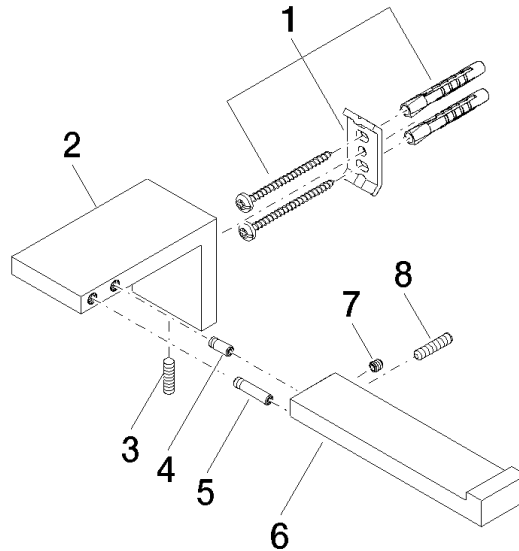

83 500 980

- width 175mm
- height 60 mm
- 90mm projection

	Brushed Durabross (23kt Gold)	83 500 980-28
	Chrome	83 500 980-00
	Brushed Platinum	83 500 980-06
	Platinum	83 500 980-08
	Matte Black	83 500 980-33
	Brushed Dark Platinum	83 500 980-99

83 500 980

mm [inches]

83 500 980

Parts for other finishes can be found here: [Chrome](#)

Spare parts list

No.	Item Number	Name	Quantity used	Delivery time
1	05 17 20 736 00 90	fixing set	1	2
2	08 17 98 500-28	holder	1	20
3	04 31 11 113 00 90	pin	1	2
4	09 31 11 204 90	pin	1	2
5	09 31 11 203 90	pin	1	2
6	08 17 98 554-28	holder	1	20
7	90 31 11 030 00 90	pin	1	2
8	09 31 11 059 90	pin	1	2