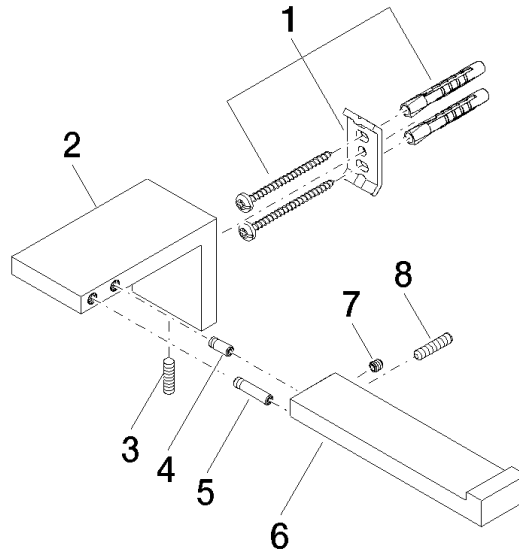

83 500 980

- width 175mm
- height 60 mm
- 90mm projection

	Matte Black	83 500 980-33
	Chrome	83 500 980-00
	Brushed Platinum	83 500 980-06
	Platinum	83 500 980-08
	Brushed Durabronze (23kt Gold)	83 500 980-28
	Brushed Dark Platinum	83 500 980-99

83 500 980

mm [inches]

83 500 980

Parts for other finishes can be found here: [Chrome](#)

### Spare parts list

No.	Item Number	Name	Quantity used	Delivery time
1	05 17 20 736 00 90	fixing set	1	2
2	08 17 98 500-33	holder	1	30
3	04 31 11 113 00 90	pin	1	2
4	09 31 11 204 90	pin	1	2
5	09 31 11 203 90	pin	1	2
6	08 17 98 554-33	holder	1	30
7	90 31 11 030 00 90	pin	1	2
8	09 31 11 059 90	pin	1	2