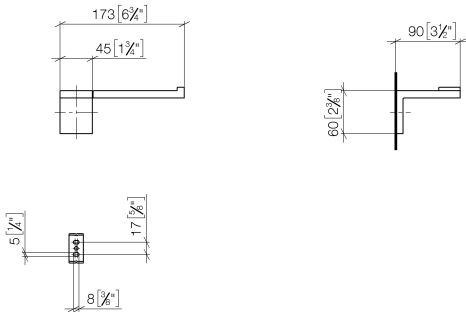

83 500 980

- width 175mm
- height 60 mm
- 90mm projection

	Matte Black	83 500 980-33
	Chrome	83 500 980-00
	Brushed Platinum	83 500 980-06
	Platinum	83 500 980-08
	Brushed Durabronze (23kt Gold)	83 500 980-28
	Brushed Dark Platinum	83 500 980-99

83 500 980

mm [inches]

83 500 980

Parts for other finishes can be found here: [Chrome](#)

### Spare parts list

No.	Item Number	Name	Quantity used	Delivery time
1	05 17 20 736 00 90	fixing set	1	2
2	08 17 98 500-33	holder	1	30
3	04 31 11 113 00 90	pin	1	2
4	09 31 11 204 90	pin	1	2
5	09 31 11 203 90	pin	1	2
6	08 17 98 554-33	holder	1	30
7	90 31 11 030 00 90	pin	1	2
8	09 31 11 059 90	pin	1	2