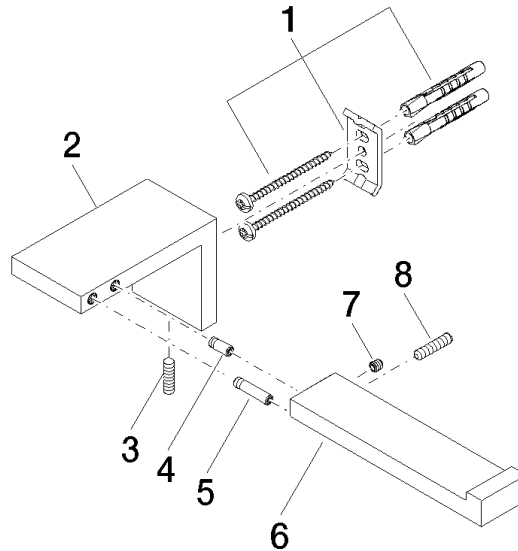

83 500 980

- width 175mm
- height 60 mm
- 90mm projection

	Brushed Dark Platinum	83 500 980-99
	Chrome	83 500 980-00
	Brushed Platinum	83 500 980-06
	Platinum	83 500 980-08
	Brushed Durabronze (23kt Gold)	83 500 980-28
	Matte Black	83 500 980-33

83 500 980

mm [inches]

83 500 980

Parts for other finishes can be found here: [Chrome](#)

Spare parts list

No.	Item Number	Name	Quantity used	Delivery time
1	05 17 20 736 00 90	fixing set	1	2
2	08 17 98 500-99	holder	1	30
3	04 31 11 113 00 90	pin	1	2
4	09 31 11 204 90	pin	1	2
5	09 31 11 203 90	pin	1	2
6	08 17 98 554-99	holder	1	30
7	90 31 11 030 00 90	pin	1	2
8	09 31 11 059 90	pin	1	2