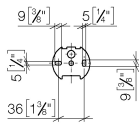

83 510 361

- width 145mm
- height 90 mm
- 150mm projection

	Chrome	83 510 361-00
	Brushed Platinum	83 510 361-06
	Platinum	83 510 361-08
	Durabress (23kt Gold)	83 510 361-09
	Brushed Durabress (23kt Gold)	83 510 361-28
	Brushed Dark Platinum	83 510 361-99

83 510 361

mm [inches]

83 510 361

Parts for other finishes can be found here: Brushed Platinum

Spare parts list

No.	Item Number	Name	Quantity used	Delivery time
1	08 11 02 508-00	lid	1	10
2	08 18 40 505 90	sleeve	2	2
3	04 31 11 140 00 90	pin	2	2
4	05 17 97 507 00 90	fixing set	1	2
5	08 18 70 501-00	bow	1	10