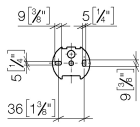

83 510 361

- width 145mm
- height 90 mm
- 150mm projection

	Chrome	83 510 361-00
	Brushed Platinum	83 510 361-06
	Platinum	83 510 361-08
	Durabress (23kt Gold)	83 510 361-09
	Brushed Durabress (23kt Gold)	83 510 361-28
	Brushed Dark Platinum	83 510 361-99

83 510 361

mm [inches]

83 510 361

Parts for other finishes can be found here: Brushed Platinum

**Spare parts list**

No.	Item Number	Name	Quantity used	Delivery time
1	08 11 02 508-00	lid	1	10
2	08 18 40 505 90	sleeve	2	2
3	04 31 11 140 00 90	pin	2	2
4	05 17 97 507 00 90	fixing set	1	2
5	08 18 70 501-00	bow	1	10