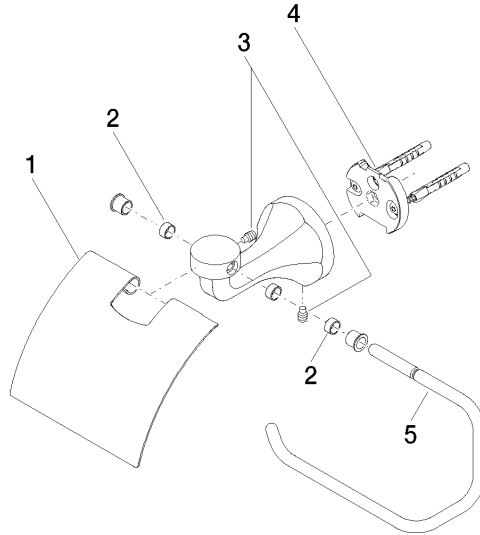

83 510 361

- width 145mm
- height 90 mm
- 150mm projection

	Chrome	83 510 361-00
	Brushed Platinum	83 510 361-06
	Platinum	83 510 361-08
	Durabress (23kt Gold)	83 510 361-09
	Brushed Durabress (23kt Gold)	83 510 361-28
	Brushed Dark Platinum	83 510 361-99

83 510 361

mm [inches]

83 510 361

Parts for other finishes can be found here: Brushed Platinum

**Spare parts list**

No.	Item Number	Name	Quantity used	Delivery time
1	08 11 02 508-00	lid	1	10
2	08 18 40 505 90	sleeve	2	2
3	04 31 11 140 00 90	pin	2	2
4	05 17 97 507 00 90	fixing set	1	2
5	08 18 70 501-00	bow	1	10