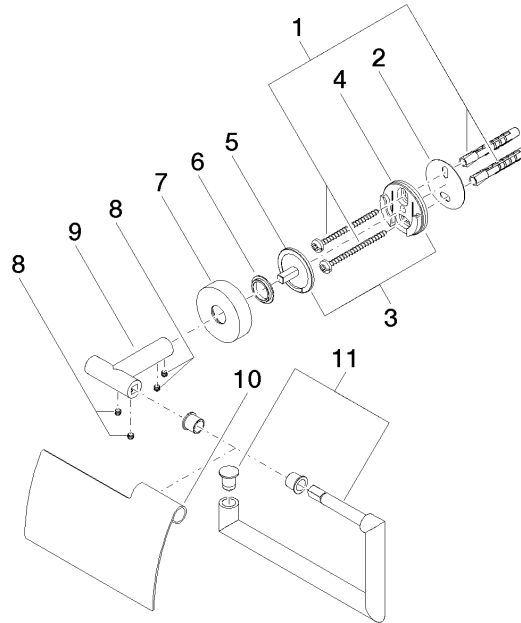

Tissue holder with cover - Brushed Bronze

LISSÉ

83 510 979

- width 150mm
- height 95 mm
- rosette Ø 40 mm
- 40mm projection

Fits: LISSÉ, META

	Brushed Bronze	83 510 979-42
	Chrome	83 510 979-00
	Brushed Platinum	83 510 979-06
	Dark Chrome	83 510 979-19
	Light Gold	83 510 979-26
	Brushed Light Gold	83 510 979-27
	Matte Black	83 510 979-33
	Brushed Champagne (22kt Gold)	83 510 979-46
	Champagne (22kt Gold)	83 510 979-47
	Brushed Chrome	83 510 979-93
	Brushed Dark Platinum	83 510 979-99

83 510 979

mm [inches]

83 510 979

Parts for other finishes can be found here: [Chrome](#)

Spare parts list

No.	Item Number	Name	Quantity used	Delivery time
1	05 30 31 025 00 90	fixing set	1	2
2	05 30 11 519 00 90	disc	1	2
3	05 17 97 501 01 90	fixing set	1	2
4	08 17 97 501 07	holder	1	2
5	08 17 97 559 90	holder	1	2
6	08 30 11 516 90	ring	1	2
7	08 27 97 500-42	rosette	1	60
8	90 31 11 038 00 90	pin	4	2
9	05 17 97 562 01-42	holder	1	60
10	08 11 02 514-42	lid	1	60
11	90 28 22 628 00-42	holder	1	30