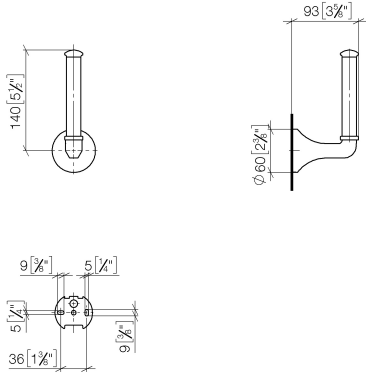

83 590 361

- height 170 mm
- rosette Ø 60 mm
- 93mm projection

	Chrome	83 590 361-00
	Brushed Platinum	83 590 361-06
	Platinum	83 590 361-08
	Durabress (23kt Gold)	83 590 361-09
	Brushed Durabress (23kt Gold)	83 590 361-28
	Brushed Dark Platinum	83 590 361-99

83 590 361

mm [inches]

83 590 361

Parts for other finishes can be found here: Brushed Platinum

Spare parts list

No.	Item Number	Name	Quantity used	Delivery time
1	04 31 11 140 00 90	pin	1	2
2	05 17 97 507 00 90	fixing set	1	2