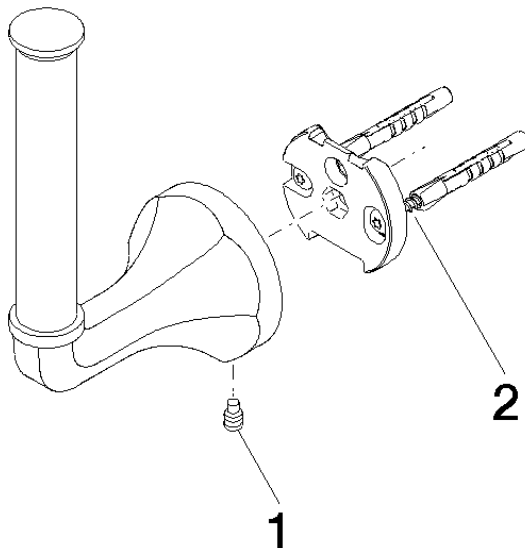

83 590 361

- height 170 mm
- rosette Ø 60 mm
- 93mm projection

	Chrome	83 590 361-00
	Brushed Platinum	83 590 361-06
	Platinum	83 590 361-08
	Durabress (23kt Gold)	83 590 361-09
	Brushed Durabress (23kt Gold)	83 590 361-28
	Brushed Dark Platinum	83 590 361-99

83 590 361

mm [inches]

83 590 361

Parts for other finishes can be found here: Brushed Platinum

Spare parts list

No.	Item Number	Name	Quantity used	Delivery time
1	04 31 11 140 00 90	pin	1	2
2	05 17 97 507 00 90	fixing set	1	2