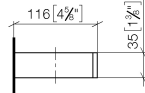

Reserve tissue holder - Chrome

MEM

83 590 780

- width 132mm
- height 35 mm
- 116mm projection

Fits: MEM, CYO

	Chrome	83 590 780-00
	Brushed Platinum	83 590 780-06
	Platinum	83 590 780-08
	Dark Chrome	83 590 780-19
	Brushed Durabronze (23kt Gold)	83 590 780-28
	Brushed Champagne (22kt Gold)	83 590 780-46
	Champagne (22kt Gold)	83 590 780-47
	Brushed Dark Platinum	83 590 780-99

83 590 780

mm [inches]

83 590 780

Parts for other finishes can be found here: Brushed Platinum

Spare parts list

No.	Item Number	Name	Quantity used	Delivery time
1	05 17 20 718 00 90	fixing set	1	2
2	90 31 11 112 00 90	pin	1	2