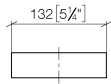

Reserve tissue holder - Chrome

MEM

83 590 780

- width 132mm
- height 35 mm
- 116mm projection

Fits: MEM, CYO

	Chrome	83 590 780-00
	Brushed Platinum	83 590 780-06
	Platinum	83 590 780-08
	Dark Chrome	83 590 780-19
	Brushed Durabronze (23kt Gold)	83 590 780-28
	Brushed Champagne (22kt Gold)	83 590 780-46
	Champagne (22kt Gold)	83 590 780-47
	Brushed Dark Platinum	83 590 780-99

83 590 780

mm [inches]

83 590 780

Parts for other finishes can be found here: Brushed Platinum

Spare parts list

No.	Item Number	Name	Quantity used	Delivery time
1	05 17 20 718 00 90	fixing set	1	2
2	90 31 11 112 00 90	pin	1	2