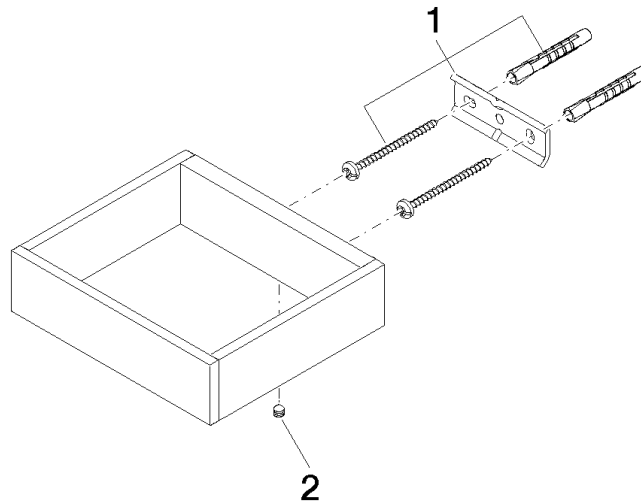

Reserve tissue holder - Chrome

MEM

83 590 780

- width 132mm
- height 35 mm
- 116mm projection

Fits: MEM, CYO

	Chrome	83 590 780-00
	Brushed Platinum	83 590 780-06
	Platinum	83 590 780-08
	Dark Chrome	83 590 780-19
	Brushed Durabronze (23kt Gold)	83 590 780-28
	Brushed Champagne (22kt Gold)	83 590 780-46
	Champagne (22kt Gold)	83 590 780-47
	Brushed Dark Platinum	83 590 780-99

83 590 780

mm [inches]

83 590 780

Parts for other finishes can be found here: Brushed Platinum

Spare parts list

No.	Item Number	Name	Quantity used	Delivery time
1	05 17 20 718 00 90	fixing set	1	2
2	90 31 11 112 00 90	pin	1	2