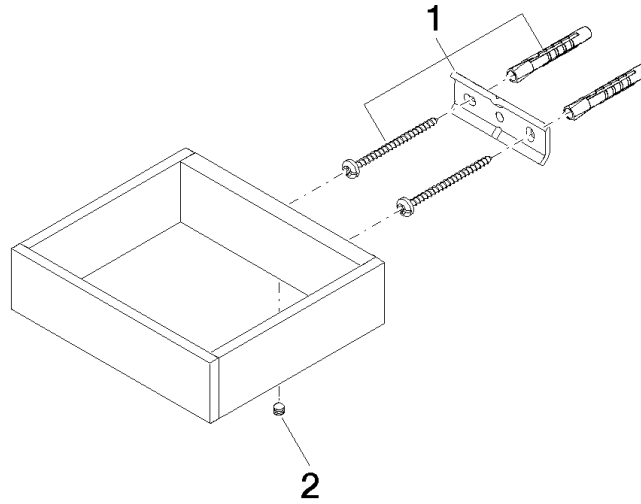

## Reserve tissue holder - Chrome

MEM

83 590 780

- width 132mm
- height 35 mm
- 116mm projection

Fits: MEM, CYO

	Chrome	83 590 780-00
	Brushed Platinum	83 590 780-06
	Platinum	83 590 780-08
	Dark Chrome	83 590 780-19
	Brushed Durabronze (23kt Gold)	83 590 780-28
	Brushed Champagne (22kt Gold)	83 590 780-46
	Champagne (22kt Gold)	83 590 780-47
	Brushed Dark Platinum	83 590 780-99

83 590 780

mm [inches]

83 590 780

Parts for other finishes can be found here: Brushed Platinum

### Spare parts list

No.	Item Number	Name	Quantity used	Delivery time
1	05 17 20 718 00 90	fixing set	1	2
2	90 31 11 112 00 90	pin	1	2