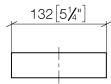

## Reserve tissue holder - Chrome

MEM

83 590 780

- width 132mm
- height 35 mm
- 116mm projection

Fits: MEM, CYO

	Chrome	83 590 780-00
	Brushed Platinum	83 590 780-06
	Platinum	83 590 780-08
	Dark Chrome	83 590 780-19
	Brushed Durabronze (23kt Gold)	83 590 780-28
	Brushed Champagne (22kt Gold)	83 590 780-46
	Champagne (22kt Gold)	83 590 780-47
	Brushed Dark Platinum	83 590 780-99

83 590 780

mm [inches]

83 590 780

Parts for other finishes can be found here: Brushed Platinum