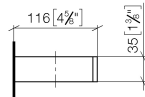

## Reserve tissue holder - Chrome

MEM

83 590 780

- width 132mm
- height 35 mm
- 116mm projection

Fits: MEM, CYO

	Chrome	83 590 780-00
	Brushed Platinum	83 590 780-06
	Platinum	83 590 780-08
	Dark Chrome	83 590 780-19
	Brushed Durabronze (23kt Gold)	83 590 780-28
	Brushed Champagne (22kt Gold)	83 590 780-46
	Champagne (22kt Gold)	83 590 780-47
	Brushed Dark Platinum	83 590 780-99

83 590 780

mm [inches]

83 590 780

Parts for other finishes can be found here: Brushed Platinum