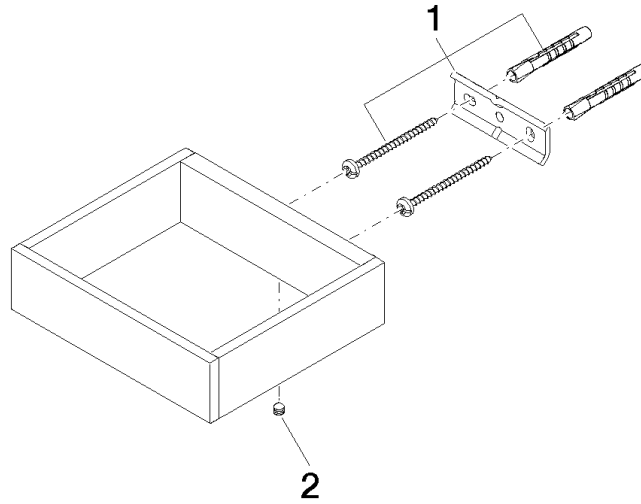

Reserve tissue holder - Platinum

MEM

83 590 780

- width 132mm
- height 35 mm
- 116mm projection

Fits: MEM, CYO

	Platinum	83 590 780-08
	Chrome	83 590 780-00
	Brushed Platinum	83 590 780-06
	Dark Chrome	83 590 780-19
	Brushed Durabronze (23kt Gold)	83 590 780-28
	Brushed Champagne (22kt Gold)	83 590 780-46
	Champagne (22kt Gold)	83 590 780-47
	Brushed Dark Platinum	83 590 780-99

83 590 780

mm [inches]

83 590 780

Parts for other finishes can be found here: [Chrome](#)

### Spare parts list

No.	Item Number	Name	Quantity used	Delivery time
1	05 17 20 718 00 90	fixing set	1	2
2	90 31 11 112 00 90	pin	1	2