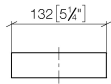

Reserve tissue holder - Brushed Durabross (23kt Gold)

MEM

83 590 780

- width 132mm
- height 35 mm
- 116mm projection

Fits: MEM, CYO

	Brushed Durabross (23kt Gold)	83 590 780-28
	Chrome	83 590 780-00
	Brushed Platinum	83 590 780-06
	Platinum	83 590 780-08
	Dark Chrome	83 590 780-19
	Brushed Champagne (22kt Gold)	83 590 780-46
	Champagne (22kt Gold)	83 590 780-47
	Brushed Dark Platinum	83 590 780-99

83 590 780

mm [inches]

83 590 780

Parts for other finishes can be found here: [Chrome](#)