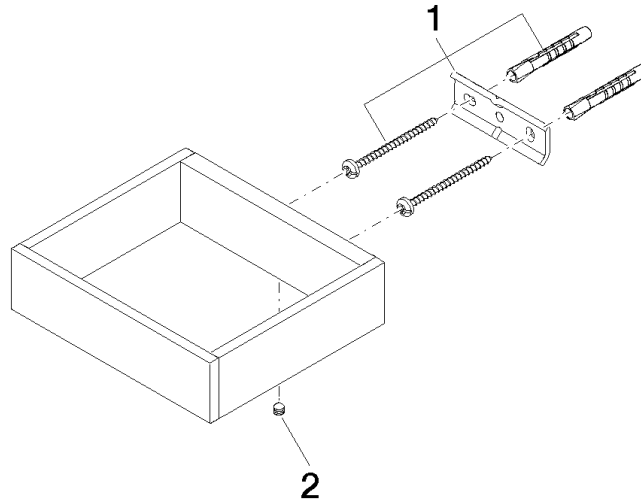

Reserve tissue holder - Brushed Durabross (23kt Gold)

MEM

83 590 780

- width 132mm
- height 35 mm
- 116mm projection

Fits: MEM, CYO

	Brushed Durabross (23kt Gold)	83 590 780-28
	Chrome	83 590 780-00
	Brushed Platinum	83 590 780-06
	Platinum	83 590 780-08
	Dark Chrome	83 590 780-19
	Brushed Champagne (22kt Gold)	83 590 780-46
	Champagne (22kt Gold)	83 590 780-47
	Brushed Dark Platinum	83 590 780-99

83 590 780

mm [inches]

83 590 780

Parts for other finishes can be found here: [Chrome](#)

### Spare parts list

No.	Item Number	Name	Quantity used	Delivery time
1	05 17 20 718 00 90	fixing set	1	2
2	90 31 11 112 00 90	pin	1	2