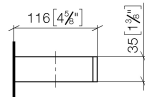

Reserve tissue holder - Brushed Durabross (23kt Gold)

MEM

83 590 780

- width 132mm
- height 35 mm
- 116mm projection

Fits: MEM, CYO

	Brushed Durabross (23kt Gold)	83 590 780-28
	Chrome	83 590 780-00
	Brushed Platinum	83 590 780-06
	Platinum	83 590 780-08
	Dark Chrome	83 590 780-19
	Brushed Champagne (22kt Gold)	83 590 780-46
	Champagne (22kt Gold)	83 590 780-47
	Brushed Dark Platinum	83 590 780-99

83 590 780

mm [inches]

83 590 780

Parts for other finishes can be found here: [Chrome](#)