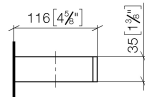

**Reserve tissue holder - Brushed Champagne (22kt Gold)**

MEM

83 590 780

- width 132mm
- height 35 mm
- 116mm projection

Fits: MEM, CYO

	Brushed Champagne (22kt Gold)	83 590 780-46
	Chrome	83 590 780-00
	Brushed Platinum	83 590 780-06
	Platinum	83 590 780-08
	Dark Chrome	83 590 780-19
	Brushed Durabronze (23kt Gold)	83 590 780-28
	Champagne (22kt Gold)	83 590 780-47
	Brushed Dark Platinum	83 590 780-99

83 590 780

mm [inches]

83 590 780

Parts for other finishes can be found here: [Chrome](#)