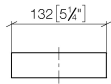

**Reserve tissue holder - Brushed Champagne (22kt Gold)**

MEM

83 590 780

- width 132mm
- height 35 mm
- 116mm projection

Fits: MEM, CYO

	Brushed Champagne (22kt Gold)	83 590 780-46
	Chrome	83 590 780-00
	Brushed Platinum	83 590 780-06
	Platinum	83 590 780-08
	Dark Chrome	83 590 780-19
	Brushed Durabronze (23kt Gold)	83 590 780-28
	Champagne (22kt Gold)	83 590 780-47
	Brushed Dark Platinum	83 590 780-99

83 590 780

mm [inches]

83 590 780

Parts for other finishes can be found here: [Chrome](#)