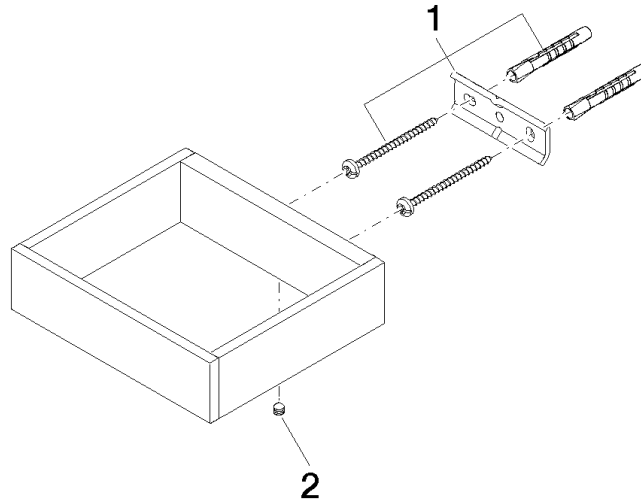

**Reserve tissue holder - Brushed Champagne (22kt Gold)**

MEM

83 590 780

- width 132mm
- height 35 mm
- 116mm projection

Fits: MEM, CYO

	Brushed Champagne (22kt Gold)	83 590 780-46
	Chrome	83 590 780-00
	Brushed Platinum	83 590 780-06
	Platinum	83 590 780-08
	Dark Chrome	83 590 780-19
	Brushed Durabronze (23kt Gold)	83 590 780-28
	Champagne (22kt Gold)	83 590 780-47
	Brushed Dark Platinum	83 590 780-99

83 590 780

mm [inches]

83 590 780

Parts for other finishes can be found here: [Chrome](#)

### Spare parts list

No.	Item Number	Name	Quantity used	Delivery time
1	05 17 20 718 00 90	fixing set	1	2
2	90 31 11 112 00 90	pin	1	2