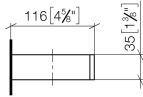

Reserve tissue holder - Champagne (22kt Gold)

MEM

83 590 780

- width 132mm
- height 35 mm
- 116mm projection

Fits: MEM, CYO

	Champagne (22kt Gold)	83 590 780-47
	Chrome	83 590 780-00
	Brushed Platinum	83 590 780-06
	Platinum	83 590 780-08
	Dark Chrome	83 590 780-19
	Brushed Durabronze (23kt Gold)	83 590 780-28
	Brushed Champagne (22kt Gold)	83 590 780-46
	Brushed Dark Platinum	83 590 780-99

Reserve tissue holder - Champagne (22kt Gold)

MEM

83 590 780

mm [inches]

83 590 780

Parts for other
finishes can be found
here: [Chrome](#)

Reserve tissue holder - Champagne (22kt Gold)

MEM