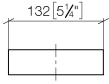

Reserve tissue holder - Champagne (22kt Gold)

MEM

83 590 780

- width 132mm
- height 35 mm
- 116mm projection

Fits: MEM, CYO

	Champagne (22kt Gold)	83 590 780-47
	Chrome	83 590 780-00
	Brushed Platinum	83 590 780-06
	Platinum	83 590 780-08
	Dark Chrome	83 590 780-19
	Brushed Durabronze (23kt Gold)	83 590 780-28
	Brushed Champagne (22kt Gold)	83 590 780-46
	Brushed Dark Platinum	83 590 780-99

Reserve tissue holder - Champagne (22kt Gold)

MEM

83 590 780

mm [inches]

83 590 780

Parts for other
finishes can be found
here: [Chrome](#)

Reserve tissue holder - Champagne (22kt Gold)

MEM