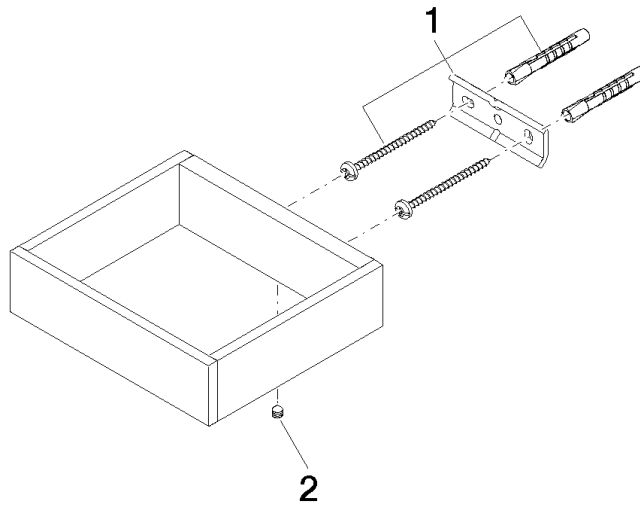

Reserve tissue holder - Champagne (22kt Gold)

MEM

83 590 780

mm [inches]

83 590 780

Parts for other
finishes can be found
here: [Chrome](#)

Reserve tissue holder - Champagne (22kt Gold)

MEM

83 590 780

Spare parts list

No.	Item Number	Name	Quantity used	Delivery time
	05 17 20 718 00 90	fixing set	2	2