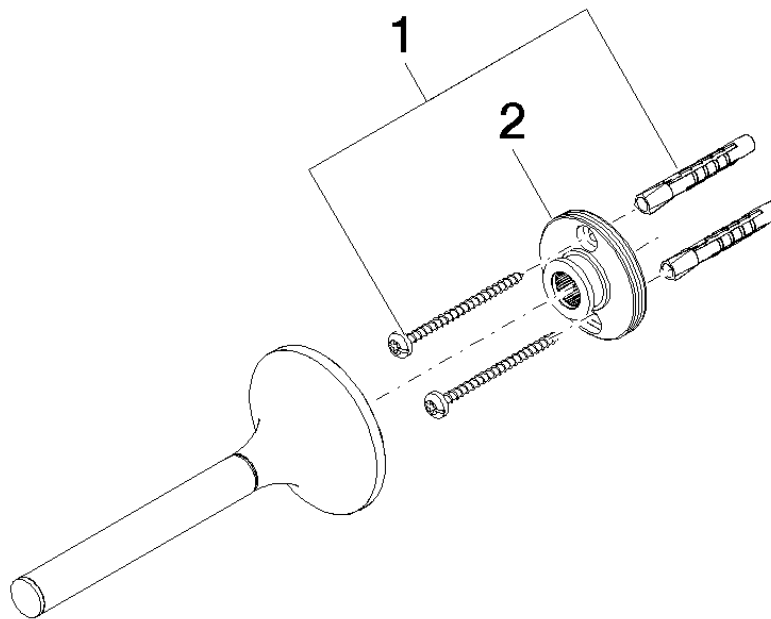

83 590 809

- width 60mm
- height 60 mm
- rosette Ø 60 mm
- 139mm projection

	Chrome	83 590 809-00
	Brushed Platinum	83 590 809-06
	Platinum	83 590 809-08
	Dark Chrome	83 590 809-19
	Brushed Durabronze (23kt Gold)	83 590 809-28
	Brushed Bronze	83 590 809-42
	Brushed Champagne (22kt Gold)	83 590 809-46
	Champagne (22kt Gold)	83 590 809-47
	Brushed Dark Platinum	83 590 809-99

83 590 809

mm [inches]

83 590 809

Parts for other finishes can be found here: [Brushed](#)
[Platinum](#)

Spare parts list

No.	Item Number	Name	Quantity used	Delivery time
1	05 30 31 025 00 90	fixing set	1	2
2	90 17 20 759 00 90	disc	1	2