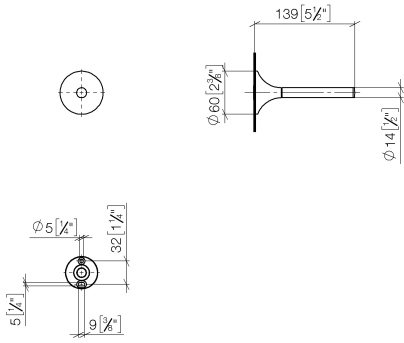

83 590 809

- width 60mm
- height 60 mm
- rosette Ø 60 mm
- 139mm projection

	Chrome	83 590 809-00
	Brushed Platinum	83 590 809-06
	Platinum	83 590 809-08
	Dark Chrome	83 590 809-19
	Brushed Durabronze (23kt Gold)	83 590 809-28
	Brushed Bronze	83 590 809-42
	Brushed Champagne (22kt Gold)	83 590 809-46
	Champagne (22kt Gold)	83 590 809-47
	Brushed Dark Platinum	83 590 809-99

83 590 809

mm [inches]

83 590 809

Parts for other finishes can be found here: [Brushed](#)
[Platinum](#)

Spare parts list

No.	Item Number	Name	Quantity used	Delivery time
1	05 30 31 025 00 90	fixing set	1	2
2	90 17 20 759 00 90	disc	1	2